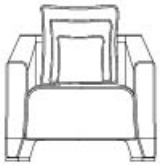

The armchair was presented in the Martini Nights variant in 2016, within the "Night Tales" collection, with a base made of beechwood and a non-removable fabric or leather upholstery.

It is also available with trimmings in fabric or leather. It is available in the short version.

Martini

by Romeo Sozzi
Sofas & Armchairs / Night Tables

Dimensions

MARTINI

• 93 cm
36⁵/₈" • 127 cm
50" •

• 78 cm
30¹/₈" •

MARTINI *short*

• 90 cm
35⁷/₈" • 99 cm
39" •

• 78 cm
30¹/₈" •

MARTINI *night*

• 91 cm
35⁹/₁₆" • 120 cm
47¹/₄" •

• 73 cm
28³/₄" •