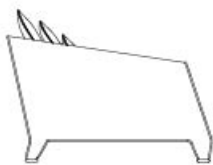

The armchair was presented in the Martini Nights variant in 2016, within the "Night Tales" collection, with a base made of beechwood and a non-removable fabric or leather upholstery.

It is also available with trimmings in fabric or leather. It is available in the short version.

Martini

by Romeo Sozzi
Sofas & Armchairs / Night Tables

Dimensions

MARTINI

• 93 cm
36⁵/₈" • 127 cm
50" •

• 78 cm
30¹/₈" •

MARTINI *short*

• 90 cm
35⁷/₈" • 99 cm
39" •

• 78 cm
30¹/₈" •

MARTINI *night*

• 91 cm
35⁹/₁₆" • 120 cm
47¹/₄" •

• 73 cm
28³/₄" •