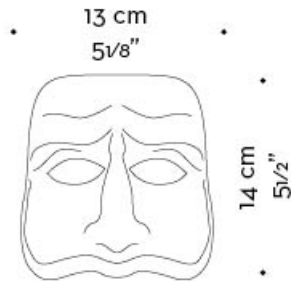

## Italian masks

Maschera is a family of outdoor wall lamps.

With a smooth medium bronze structure and LED lighting, Maschera (meaning "mask") is available in four designs each representing a character of Italian folklore: Arlecchino, Brighella, Pantalone and Pulcinella.

## Dimensions

**ARLECCHINO**  
12,5×14×sp12 cm  
4 15/16×5 1/2×h4 3/4 inches

**BRIGHELLA**  
13×14×sp11,5  
5 1/8×5 1/2×h4 1/2 inches

**PANTALONE**  
14×16×sp11  
5 1/2×6 5/16×h4 5/16 inches

**PULCINELLA**  
14×14,5×sp17  
5 1/2×5 11/16×h6 11/16 inches