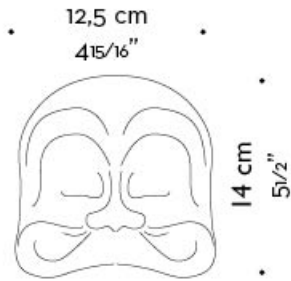

## Italian masks

Maschera is a family of outdoor wall lamps.

With a smooth medium bronze structure and LED lighting, Maschera (meaning "mask") is available in four designs each representing a character of Italian folklore: Arlecchino, Brighella, Pantalone and Pulcinella.

## Dimensions

**ARLECCHINO**  
12,5×14×sp12 cm  
4 15/16×5 1/2×h4 3/4 inches

**BRIGHELLA**  
13×14×sp11,5  
5 1/8×5 1/2×h4 1/2 inches

**PANTALONE**  
14×16×sp11  
5 1/2×6 5/16×h4 5/16 inches

**PULCINELLA**  
14×14,5×sp17  
5 1/2×5 11/16×h6 11/16 inches