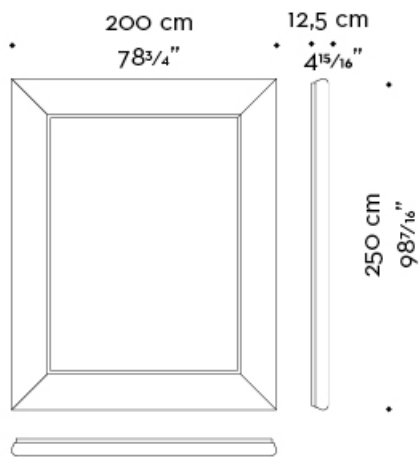

Michelle

by Romeo Sozzi

Mirrors

Michelle

by Romeo Sozzi

Mirrors

Design and features

Michelle is a mirror with important dimensions.

In 2019 it is presented in the model "Bronze" with bronze decoration adorning its perimeter.

Michelle

by Romeo Sozzi

Mirrors

Dimensions

MICHELLE

MICHELLE *bronze*