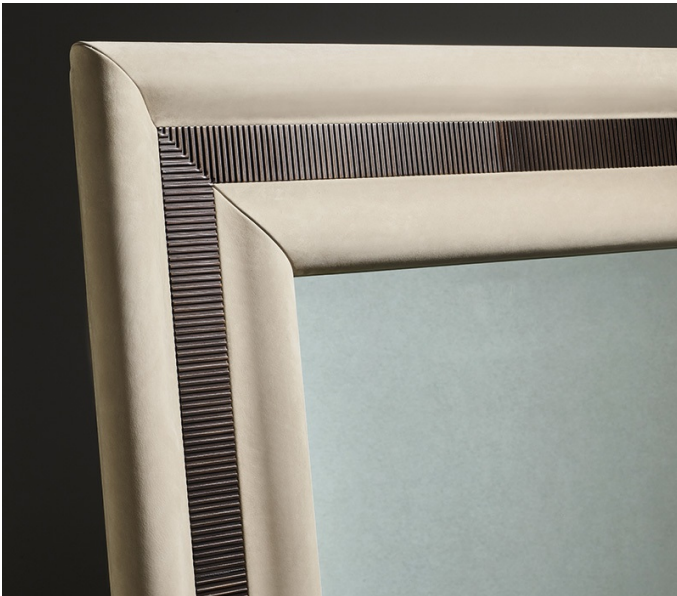

Michelle

by Romeo Sozzi

Mirrors

Michelle

by Romeo Sozzi

Mirrors

Design and features

Michelle is a mirror with important dimensions.

Majestic, inside its frame made in different wood essences, in fabric or leather, it has countless personalities, thanks to the many finishes in different materials and colors.

Michelle can be masculine or feminine, shining or dark, elegant. Available with TV set inside the surface.

In 2019 it is presented in the model "Bronze" with bronze decoration adorning its perimeter.

Michelle

by Romeo Sozzi

Mirrors

Dimensions

MICHELLE

MICHELLE *bronze*