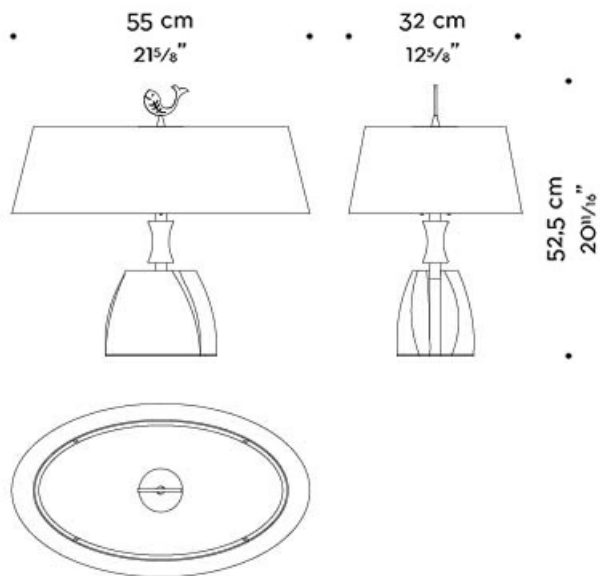

Misultin

by Romeo Sozzi

Lamps

Dimensions

MISULTIN *mod.a*