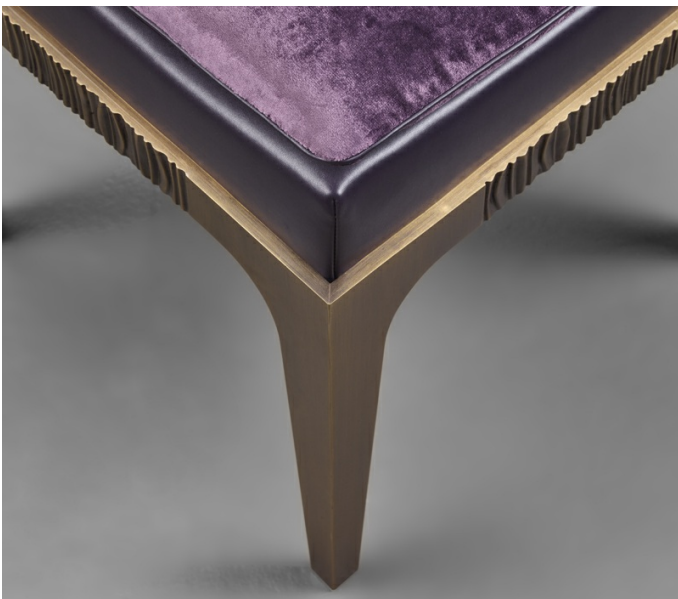

Montagu

by David Collins - David Collins Studio

Seats / The London Collection

Montagu

by David Collins - David Collins Studio

Seats / The London Collection

English elegance

Montagu is a stool that belongs to "The London Collection", the result of a collaboration with David Collins Studio and a tribute to the elegance of the most important gardens in London.

The stool has a smooth medium bronze structure with details in smooth medium ribbed bronze. The seat is in leather, with fabric cushion with leather trimmings.

Also available in the bench and bed versions.

Montagu

by David Collins - David Collins Studio

Seats / The London Collection

Dimensions