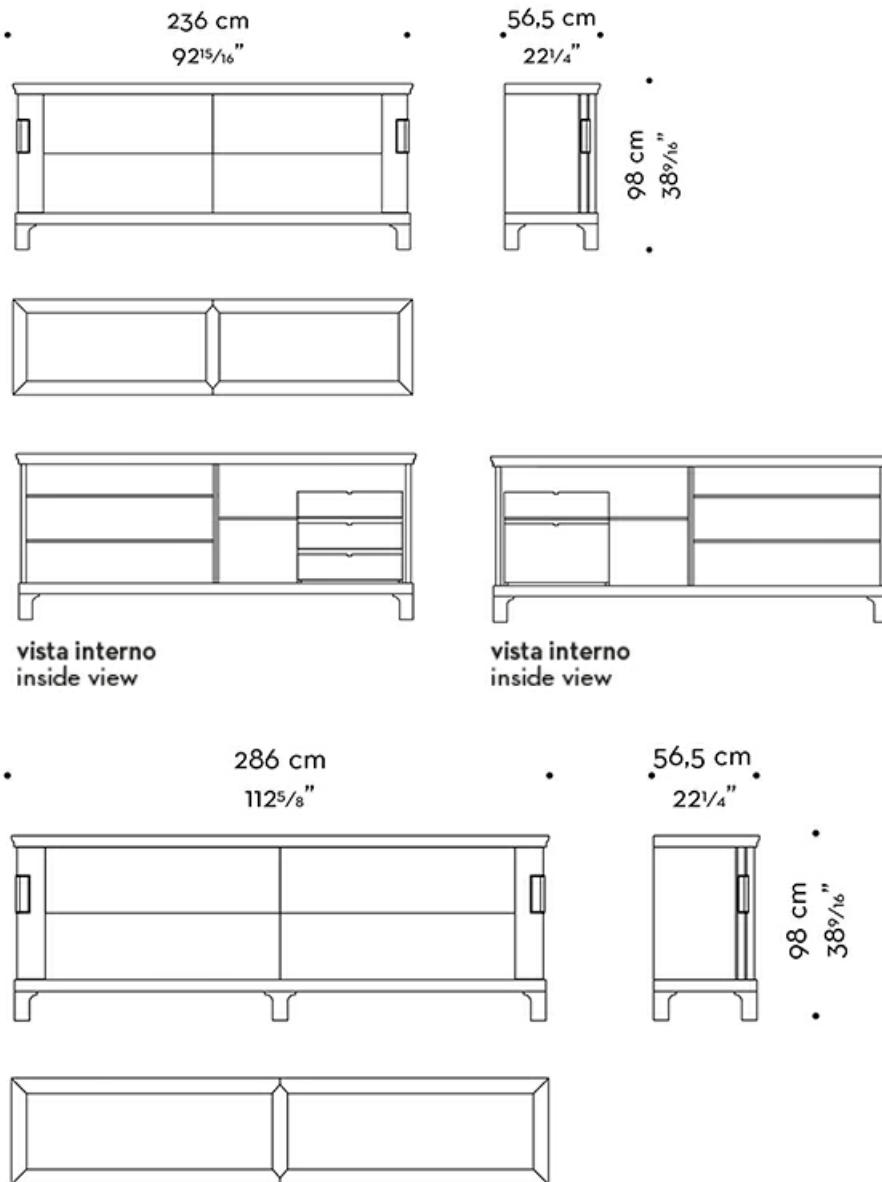

## Black Dragon of the West

Oolong is a low cabinet with sliding doors. Inspired by the tea ceremony of the Chinese tradition, it shares with this ritual the same attention to details and gestures.

The structure is in wood - available in different essences - while the shelves are in glass and the handles in bronze.

## Dimensions

# Oolong

by Romeo Sozzi  
Cabinets / Milano 2021

326 cm  
128<sup>3</sup>/<sub>8</sub>"

56,5 cm  
22<sup>1</sup>/<sub>4</sub>"

98 cm  
38<sup>9</sup>/<sub>16</sub>"

236 cm  
92<sup>15</sup>/<sub>16</sub>"

56,5 cm  
22<sup>1</sup>/<sub>4</sub>"

98 cm  
38<sup>9</sup>/<sub>16</sub>"

286 cm  
112<sup>5</sup>/<sub>8</sub>"

56,5 cm  
22<sup>1</sup>/<sub>4</sub>"

98 cm  
38<sup>9</sup>/<sub>16</sub>"