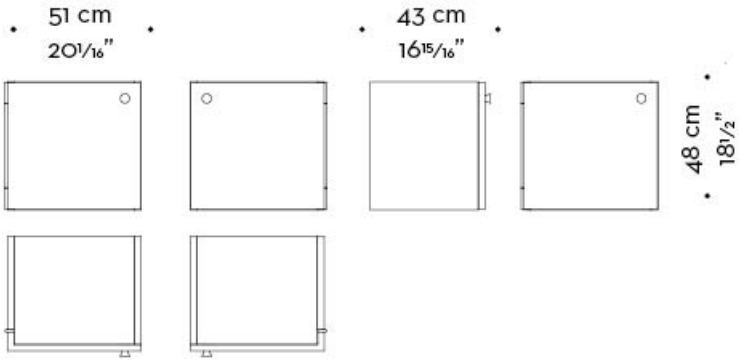

Peggy

by Romeo Sozzi
Cabinets

cabinet with 1-2 doors