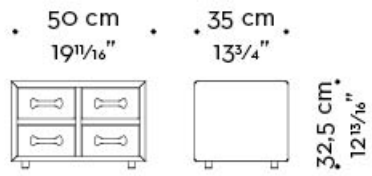

Peggy

by Romeo Sozzi
Cabinets

drawer unit