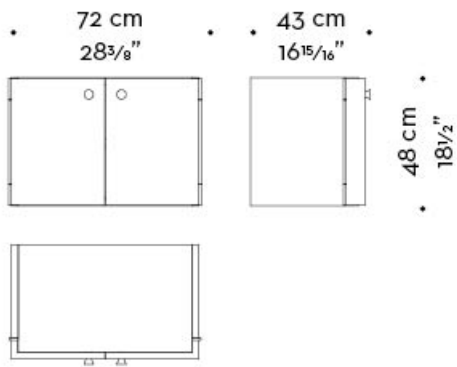

Peggy

by Romeo Sozzi

Cabinets

Dimensions

scelf

• da 180 a 300 cm
from 70⁷/₈" to 118¹/₈"

• • 43 cm
16¹⁵/₁₆" •

Peggy

by Romeo Sozzi
Cabinets

spacer

adjustable foot

Peggy

by Romeo Sozzi
Cabinets

cabinet with 1-2 doors

chest of drawers

Peggy