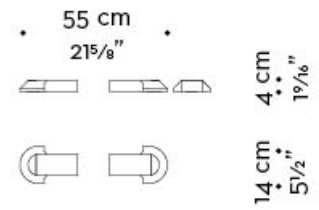

adjustable foot