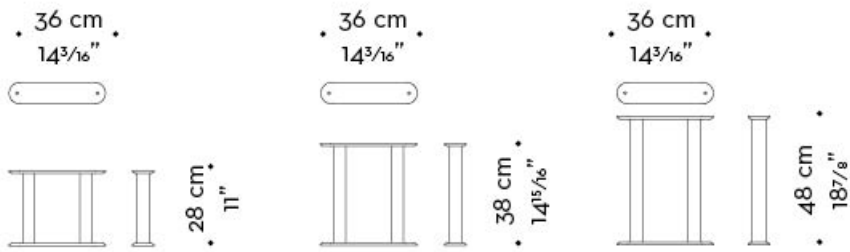

Peggy

by Romeo Sozzi
Cabinets

spacer