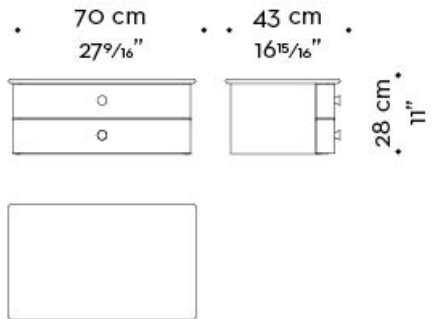

Peggy

by Romeo Sozzi

Cabinets

Dimensions

scelf

• da 180 a 300 cm
from 70⁷/₈" to 118¹/₈"

• • 43 cm
16¹⁵/₁₆" •

Peggy

by Romeo Sozzi
Cabinets

spacer

adjustable foot

Peggy

by Romeo Sozzi
Cabinets

cabinet with 1-2 doors

chest of drawers

Peggy