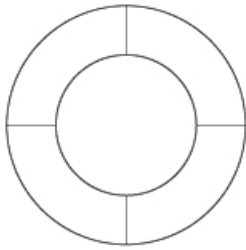

## Impressions from the East

Rolando is a dining table with an almost monumental appearance, thanks to its monomateriality. Available in white Carrara marble and in the new finishing travertino noce marble, Rolando's top of over two meters is supported by a single central leg. In the center, the Lazy Susan revolving tray evokes ancient oriental traditions.

## Dimensions

Lazy Susan  $\varnothing$ 124 cm  
Lazy Susan  $\varnothing$ 48<sup>13</sup>/<sub>16</sub> inches

Lazy Susan  $\varnothing$ 162,5 cm  
Lazy Susan  $\varnothing$ 64" inches