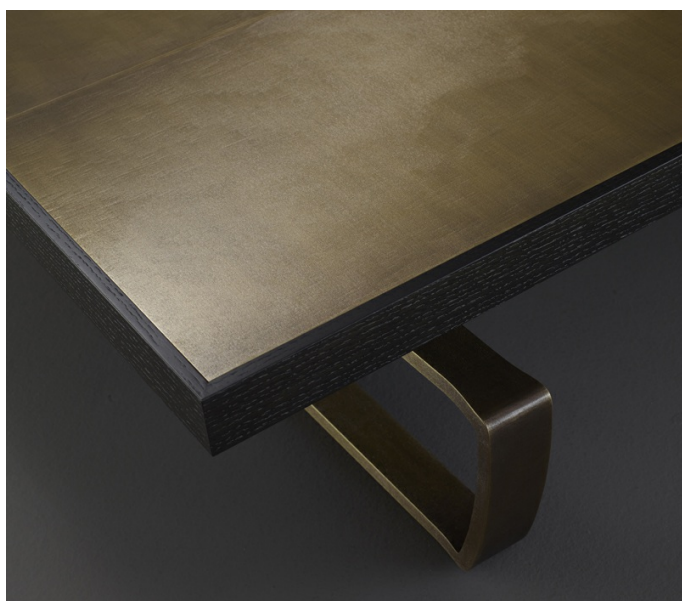

# Saint Moritz

by Romeo Sozzi

Tables

## Balance and dynamism

A "streaming" line, like a snow sled. Balance and lightness in the shapes, weight and consistency of a material that made history: bronze.

Saint Moritz is a coffee table with wooden top, available in various essences, and hammered bronze base inspired by winter and its silent dynamism.

Also available with inlaid top, hammered bronze top or Calacatta Oro marble.