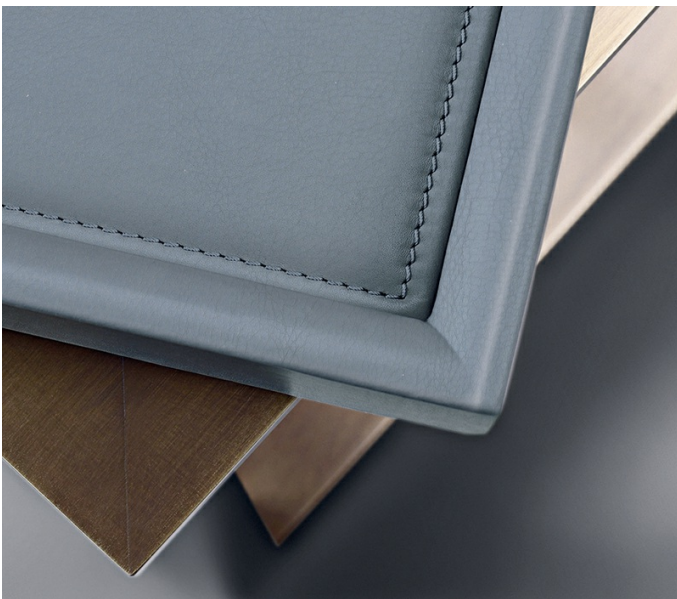

Scarlett

by Romeo Sozzi

Tables

Scarlett

by Romeo Sozzi

Tables

A coffee table in motion

Scarlett is a small table with wheels that takes inspiration from the square shape.

Authentic square geometry, Scarlett has a bronze frame and a removable leather tray.

Scarlett

by Romeo Sozzi

Tables

Dimensions