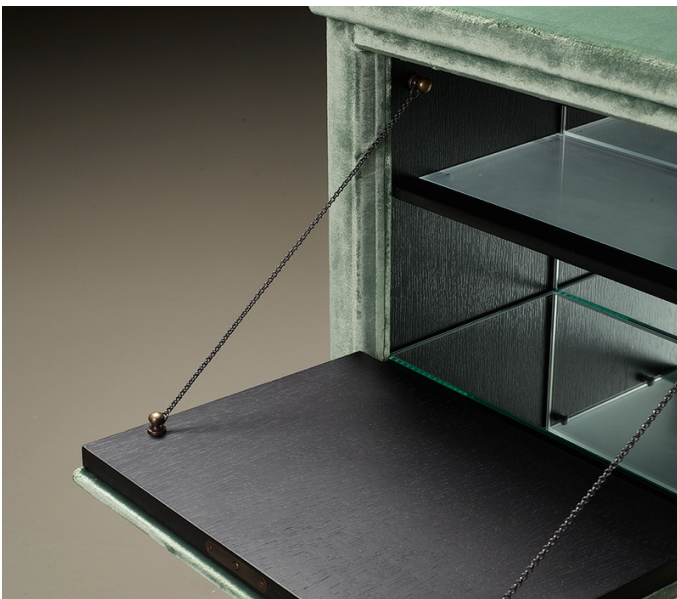

## The keeper of desires

Scrigno is a bedside table with a shelf, completely covered in fabric. Inside, the oak structure is embellished with glass, folding door, glass shelf with bronze profile, LED interior lighting.

Like all the best chests, this bedside table has a lock with a bronze key shaped like the Promemoria frog.

A precious space, where the most expensive objects can be enclosed.