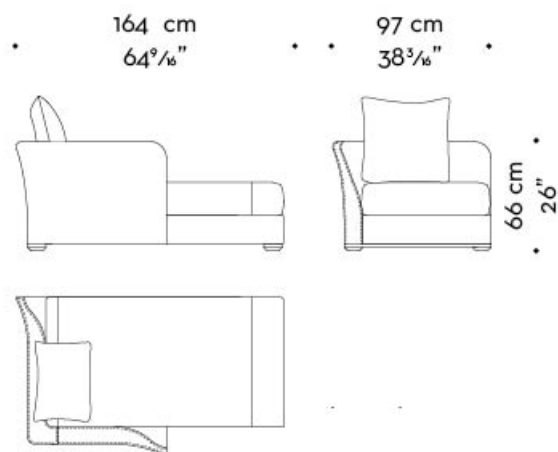

The Shangri-la chaise longue-dormeuse is part of a modern upholstery family that combines leather with fabric.

Shangri-la

by Romeo Sozzi
Sofas & Armchairs

Dimensions

chaise longue dx

chaise longue sx

dormeuse