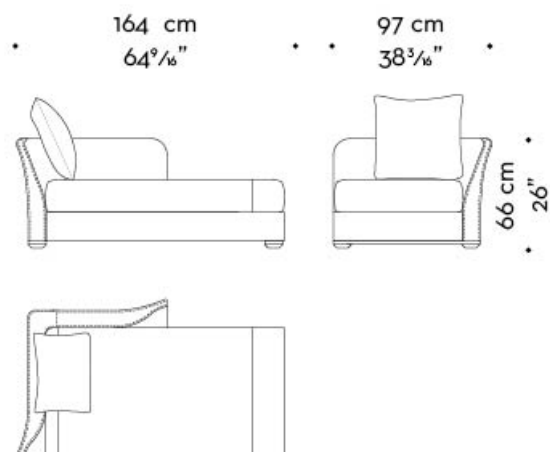

The Shangri-la chaise longue-dormeuse is part of a modern upholstery family that combines leather with fabric.

Shangri-la

by Romeo Sozzi
Sofas & Armchairs

Dimensions

chaise longue dx

chaise longue sx

dormeuse