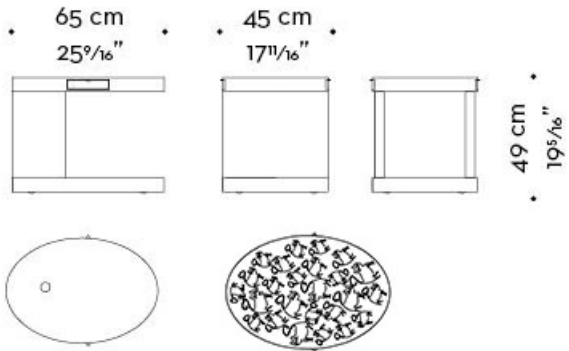

Silvestro

by Romeo Sozzi
Tables / Indigo Tales / 2018

Dimensions

intarsio "gatti" in amaranto
amaranth "cats" inlay