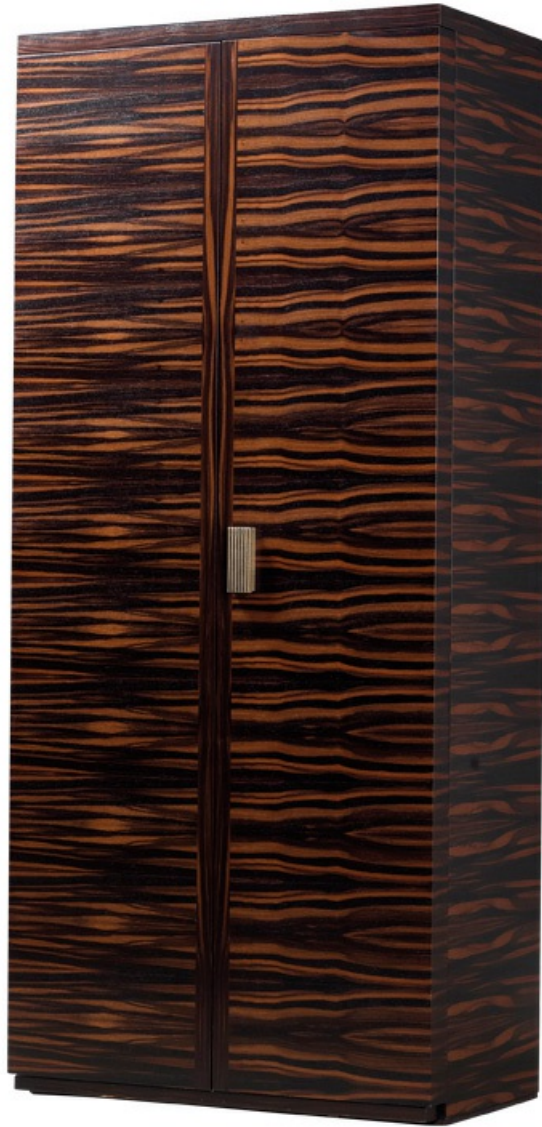

Stanley

by Romeo Sozzi
Cabinets

Stanley

by Romeo Sozzi

Cabinets

Passion at the service of perfection

Stanley is a personal tribute by Romeo Sozzi, founder of Promemoria, to the cinematic art.

This cabinet encloses the excellence of Promemoria design, refined and perfected over the years, just like the famous director who lends his name to this masterpiece loved to do.

The structure is in wood, available in different essences, with a bronze handle. All the internal modules are made of leather (containers, file folders and flap) and are sewn and finished in a meticulous way.

The lighting is LED. The stool is in leather and is optional.

Stanley

by Romeo Sozzi
Cabinets

Dimensions