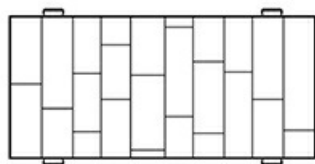

Special features of the table are the bronze legs that have an original semi-curved shape, inspired by the figure of Sumo wrestlers bent on knees in an attack position.

Sumo coffee table is available in two shapes: oval and rectangular. Both versions have a top in various wood essences.

The 2019 version is rounded with a square or a radial inlaid top and a bronze decoration.

Sumo

by Romeo Sozzi
Tables / Sun Tales / 2013

Dimensions

intarsio standard
standard inlay

Intarsio a lisca di pesce
"lisca di pesce" inlay

intarsio standard
standard inlay

Intarsio a lisca di pesce
"lisca di pesce" inlay

intarsio standard
standard inlay

intarsio radiale
radial inlay