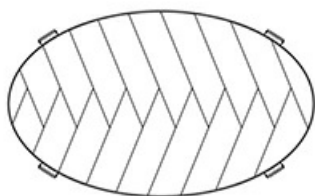

Special features of the table are the bronze legs that have an original semi-curved shape, inspired by the figure of Sumo wrestlers bent on knees in an attack position.

Sumo coffee table is available in two shapes: oval and rectangular. Both versions have a top in various wood essences.

The 2019 version is rounded with a square or a radial inlaid top and a bronze decoration.

Sumo

by Romeo Sozzi
Tables / Sun Tales / 2013

Dimensions

intarsio standard
standard inlay

Intarsio a lisca di pesce
"lisca di pesce" inlay

intarsio standard
standard inlay

Intarsio a lisca di pesce
"lisca di pesce" inlay

intarsio standard
standard inlay

intarsio radiale
radial inlay