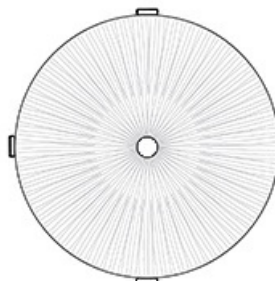

Special features of the table are the bronze legs that have an original semi-curved shape, inspired by the figure of Sumo wrestlers bent on knees in an attack position.

Sumo coffee table is available in two shapes: oval and rectangular. Both versions have a top in various wood essences.

The 2019 version is rounded with a square or a radial inlaid top and a bronze decoration.

Sumo

by Romeo Sozzi
Tables / Sun Tales / 2013

Dimensions

intarsio standard
standard inlay

Intarsio a lisca di pesce
"lisca di pesce" inlay

intarsio standard
standard inlay

Intarsio a lisca di pesce
"lisca di pesce" inlay

intarsio standard
standard inlay

intarsio radiale
radial inlay