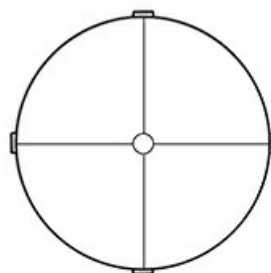

Special features of the table are the bronze legs that have an original semi-curved shape, inspired by the figure of Sumo wrestlers bent on knees in an attack position.

Sumo coffee table is available in two shapes: oval and rectangular. Both versions have a top in various wood essences.

The 2019 version is rounded with a square or a radial inlaid top and a bronze decoration.

Sumo

by Romeo Sozzi
Tables / Sun Tales / 2013

Dimensions

intarsio standard
standard inlay

Intarsio a lisca di pesce
"lisca di pesce" inlay

intarsio standard
standard inlay

Intarsio a lisca di pesce
"lisca di pesce" inlay

intarsio standard
standard inlay

intarsio radiale
radial inlay