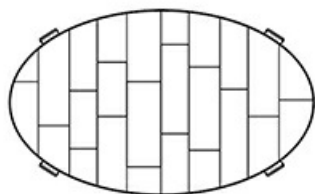

Special features of the table are the bronze legs that have an original semi-curved shape, inspired by the figure of Sumo wrestlers bent on knees in an attack position.

Sumo coffee table is available in two shapes: oval and rectangular. Both versions have a top in various wood essences.

The 2019 version is rounded with a square or a radial inlaid top and a bronze decoration.

Sumo

by Romeo Sozzi
Tables / Sun Tales / 2013

Dimensions

intarsio standard
standard inlay

Intarsio a lisca di pesce
"lisca di pesce" inlay