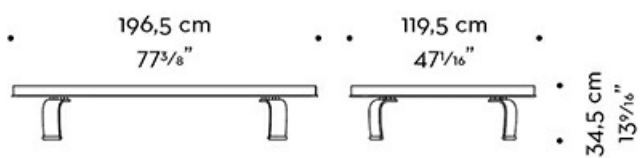

Special features of the table are the bronze legs that have an original semi-curved shape, inspired by the figure of Sumo wrestlers bent on knees in an attack position.

Sumo coffee table is available in two shapes: oval and rectangular. Both versions have a top in various wood essences.

The 2019 version is rounded with a square or a radial inlaid top and a bronze decoration.

Sumo

by Romeo Sozzi
Tables / Sun Tales / 2013

Dimensions

intarsio standard
standard inlay

Intarsio a lisca di pesce
"lisca di pesce" inlay