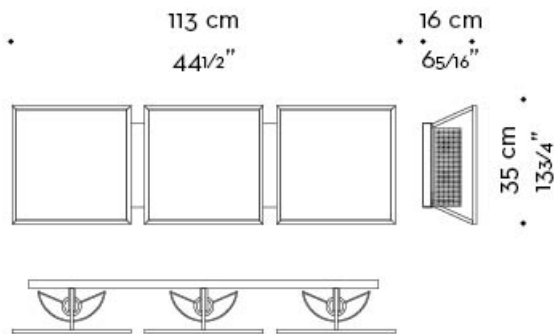

Teresa

by Romeo Sozzi

Lamps

3 moduli - 3 elements
versione orizzontale
horizontal version