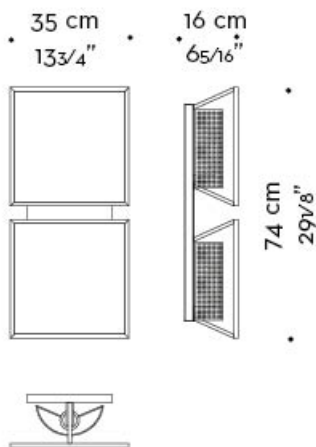

The structure is in smooth dark bronze, with tempered glass diffuser with linen, cotton or silk insert.

Teresa

by Romeo Sozzi

Lamps

Dimensions

2 moduli - 2 elements
versione orizzontale
horizontal version

2 moduli - 2 elements
versione verticale
vertical version

Teresa

by Romeo Sozzi

Lamps

3 moduli - 3 elements
versione orizzontale
horizontal version

Teresa

by Romeo Sozzi

Lamps

4 moduli - 4 elements
versione verticale
vertical version