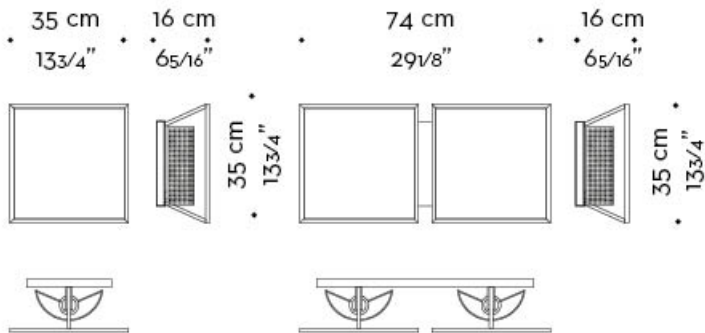

The structure is in smooth dark bronze, with tempered glass diffuser with linen, cotton or silk insert.

Teresa

by Romeo Sozzi

Lamps

Dimensions

2 moduli - 2 elements
versione orizzontale
horizontal version

2 moduli - 2 elements
versione verticale
vertical version