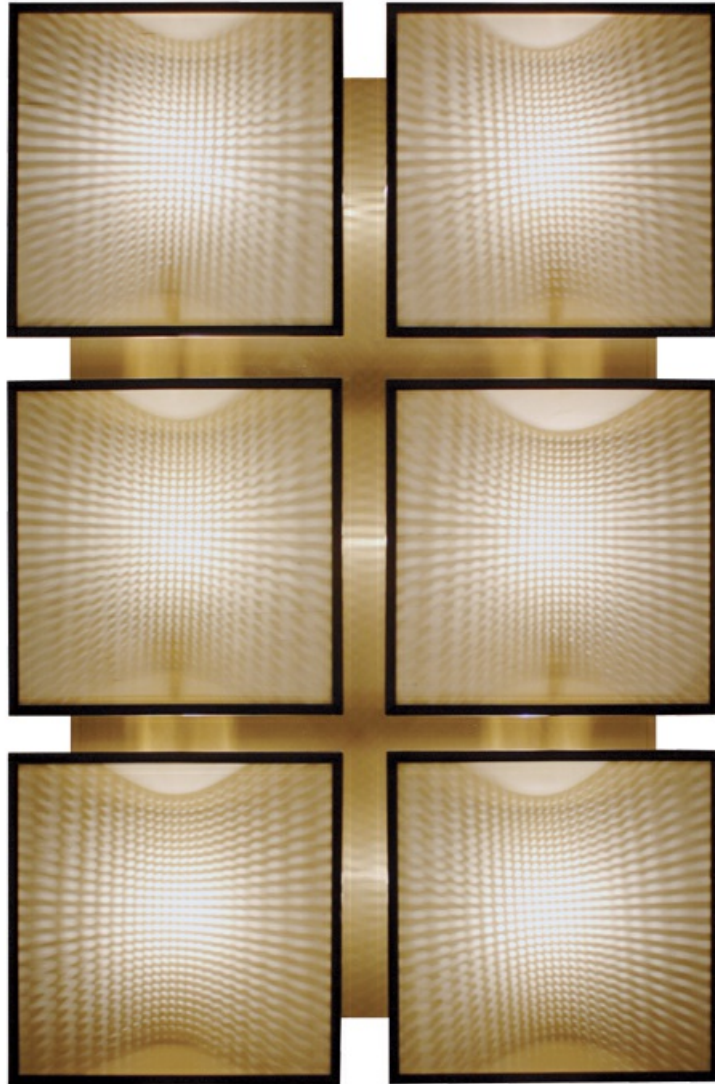

Teresa

by Romeo Sozzi

Lamps

Teresa

by Romeo Sozzi

Lamps

Beauty and technology

Teresa is a modular wall lamp: thanks to its elementary shape (a square), it is possible to combine it in many different shapes.

The structure is in smooth dark bronze, with tempered glass diffuser with linen, cotton or silk insert.

Teresa

by Romeo Sozzi

Lamps

Dimensions

2 moduli - 2 elements
versione orizzontale
horizontal version

2 moduli - 2 elements
versione verticale
vertical version

Teresa

by Romeo Sozzi

Lamps

3 moduli - 3 elements
versione orizzontale
horizontal version

Teresa

by Romeo Sozzi

Lamps

4 moduli - 4 elements
versione verticale
vertical version

4 moduli - 4 elements
versione orizzontale
horizontal version

4 moduli - 4 elements
versione quadrata
square version

Teresa

by Romeo Sozzi

Lamps

6 moduli - 6 elements
versione orizzontale
horizontal version