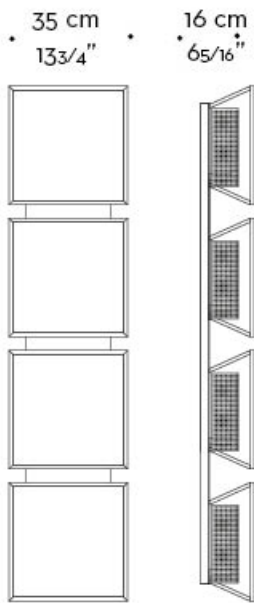

The structure is in smooth dark bronze, with tempered glass diffuser with linen, cotton or silk insert.

Teresa

by Romeo Sozzi

Lamps

Dimensions

2 moduli - 2 elements
versione orizzontale
horizontal version

2 moduli - 2 elements
versione verticale
vertical version

Teresa

by Romeo Sozzi

Lamps

3 moduli - 3 elements
versione orizzontale
horizontal version

Teresa

by Romeo Sozzi

Lamps

4 moduli - 4 elements
versione verticale
vertical version

4 moduli - 4 elements
versione orizzontale
horizontal version

4 moduli - 4 elements
versione quadrata
square version

Teresa

by Romeo Sozzi

Lamps

6 moduli - 6 elements
versione orizzontale
horizontal version