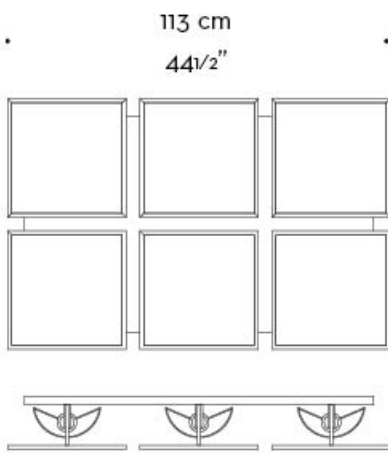

The structure is in smooth dark bronze, with tempered glass diffuser with linen, cotton or silk insert.

Teresa

by Romeo Sozzi

Lamps

Dimensions

2 moduli - 2 elements
versione orizzontale
horizontal version

2 moduli - 2 elements
versione verticale
vertical version

Teresa

by Romeo Sozzi

Lamps

3 moduli - 3 elements
versione orizzontale
horizontal version

Teresa

by Romeo Sozzi

Lamps

4 moduli - 4 elements
versione verticale
vertical version

4 moduli - 4 elements
versione orizzontale
horizontal version

4 moduli - 4 elements
versione quadrata
square version

Teresa

by Romeo Sozzi

Lamps

6 moduli - 6 elements
versione orizzontale
horizontal version