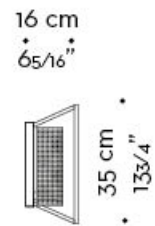

Teresa

by Romeo Sozzi

Lamps