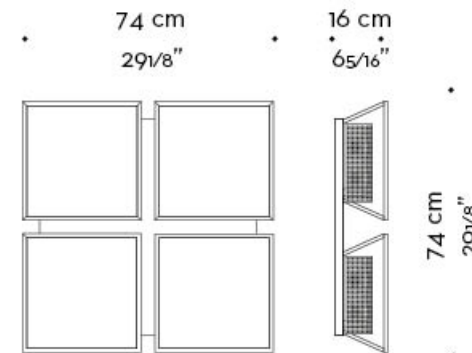

The structure is in smooth dark bronze, with tempered glass diffuser with linen, cotton or silk insert.

Teresa

by Romeo Sozzi

Lamps

Dimensions

2 moduli - 2 elements
versione orizzontale
horizontal version

2 moduli - 2 elements
versione verticale
vertical version

Teresa

by Romeo Sozzi

Lamps

3 moduli - 3 elements
versione orizzontale
horizontal version

Teresa

by Romeo Sozzi

Lamps

4 moduli - 4 elements
versione verticale
vertical version

4 moduli - 4 elements
versione orizzontale
horizontal version

4 moduli - 4 elements
versione quadrata
square version

Teresa

by Romeo Sozzi

Lamps

6 moduli - 6 elements
versione orizzontale
horizontal version