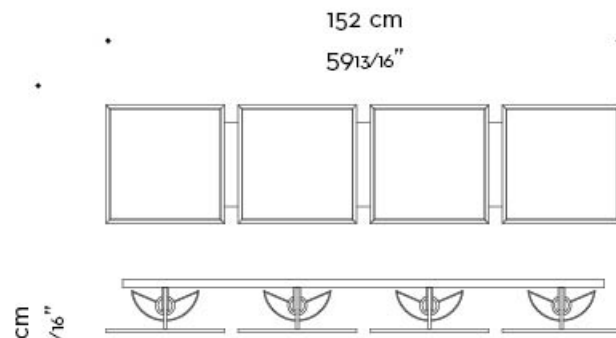

The structure is in smooth dark bronze, with tempered glass diffuser with linen, cotton or silk insert.

Teresa

by Romeo Sozzi

Lamps

Dimensions

2 moduli - 2 elements
versione orizzontale
horizontal version

2 moduli - 2 elements
versione verticale
vertical version

Teresa

by Romeo Sozzi

Lamps

3 moduli - 3 elements
versione orizzontale
horizontal version

Teresa

by Romeo Sozzi

Lamps

4 moduli - 4 elements
versione verticale
vertical version

4 moduli - 4 elements
versione orizzontale
horizontal version

4 moduli - 4 elements
versione quadrata
square version

Teresa

by Romeo Sozzi

Lamps

6 moduli - 6 elements
versione orizzontale
horizontal version