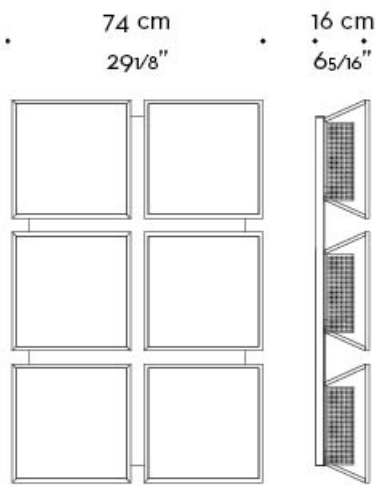

The structure is in smooth dark bronze, with tempered glass diffuser with linen, cotton or silk insert.

Teresa

by Romeo Sozzi

Lamps

Dimensions

2 moduli - 2 elements
versione orizzontale
horizontal version

2 moduli - 2 elements
versione verticale
vertical version

Teresa

by Romeo Sozzi

Lamps

3 moduli - 3 elements
versione orizzontale
horizontal version

Teresa

by Romeo Sozzi

Lamps

4 moduli - 4 elements
versione verticale
vertical version

4 moduli - 4 elements
versione orizzontale
horizontal version

4 moduli - 4 elements
versione quadrata
square version

Teresa

by Romeo Sozzi

Lamps

6 moduli - 6 elements
versione orizzontale
horizontal version