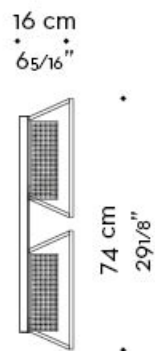

The structure is in smooth dark bronze, with tempered glass diffuser with linen, cotton or silk insert.

Teresa

by Romeo Sozzi

Lamps

Dimensions

2 moduli - 2 elements
versione orizzontale
horizontal version

2 moduli - 2 elements
versione verticale
vertical version

4 moduli - 4 elements
versione orizzontale
horizontal version

4 moduli - 4 elements
versione quadrata
square version

Teresa

by Romeo Sozzi

Lamps

6 moduli - 6 elements
versione orizzontale
horizontal version