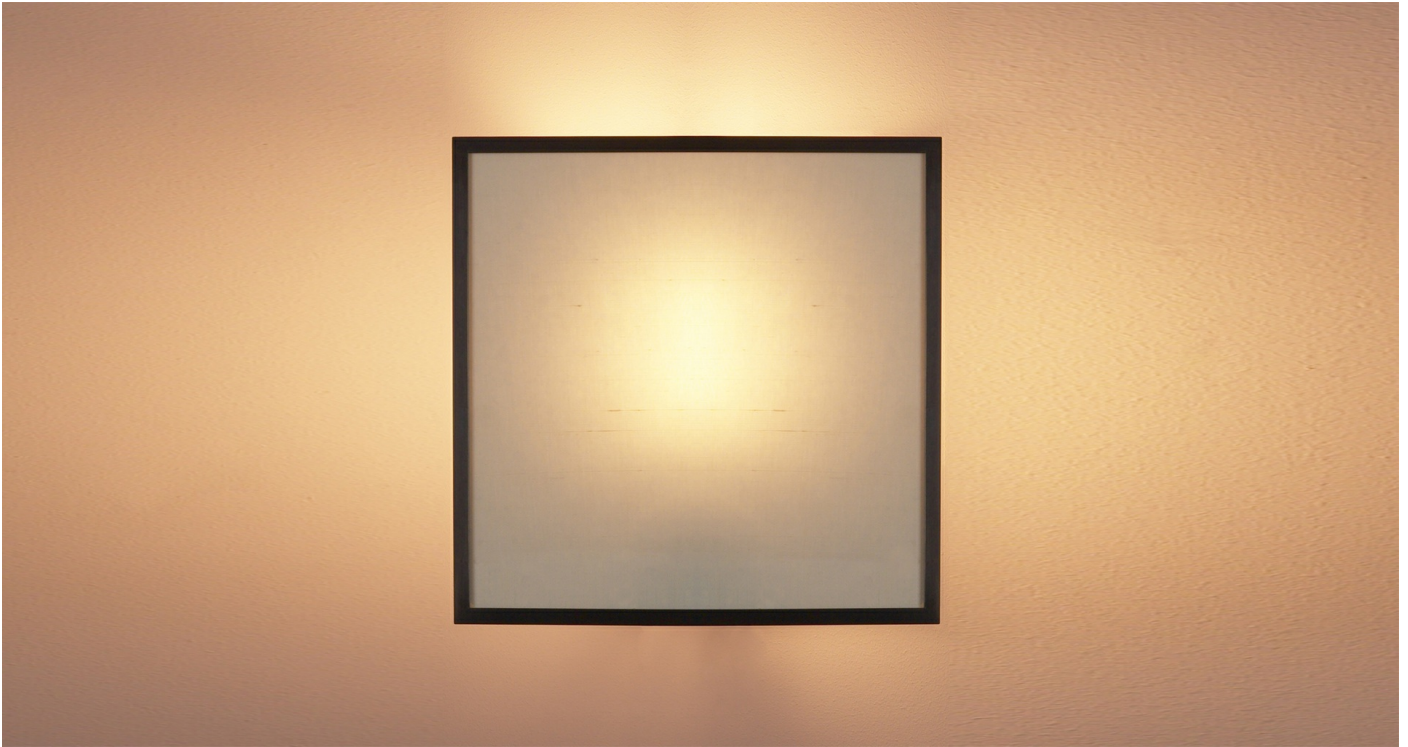

Teresa

by Romeo Sozzi

Lamps

Teresa

by Romeo Sozzi

Lamps

Beauty and technology

Teresa is a modular wall lamp: thanks to its elementary shape (a square), it is possible to combine it in many different shapes.

The structure is in smooth dark bronze, with tempered glass diffuser with linen, cotton or silk insert.

Teresa

by Romeo Sozzi

Lamps

Dimensions

2 moduli - 2 elements
versione orizzontale
horizontal version

2 moduli - 2 elements
versione verticale
vertical version

Teresa

by Romeo Sozzi

Lamps

3 moduli - 3 elements
versione orizzontale
horizontal version

Teresa

by Romeo Sozzi

Lamps

4 moduli - 4 elements
versione verticale
vertical version