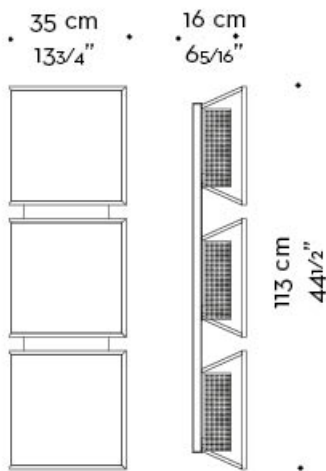

The structure is in smooth dark bronze, with tempered glass diffuser with linen, cotton or silk insert.

Teresa

by Romeo Sozzi

Lamps

Dimensions

2 moduli - 2 elements
versione orizzontale
horizontal version

2 moduli - 2 elements
versione verticale
vertical version

Teresa

by Romeo Sozzi

Lamps

3 moduli - 3 elements
versione orizzontale
horizontal version

Teresa

by Romeo Sozzi

Lamps

4 moduli - 4 elements
versione verticale
vertical version

4 moduli - 4 elements
versione orizzontale
horizontal version

4 moduli - 4 elements
versione quadrata
square version

Teresa

by Romeo Sozzi

Lamps

6 moduli - 6 elements
versione orizzontale
horizontal version