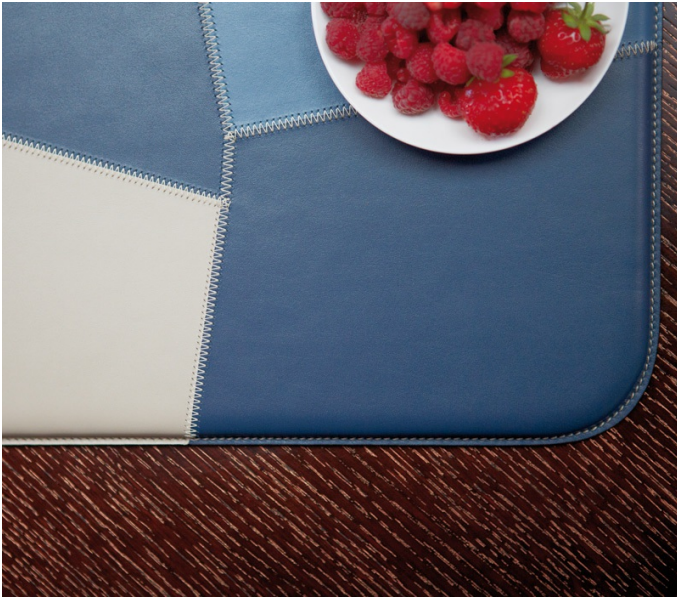

Tovaglietta americana patchwork

by Romeo Sozzi

Objects

Ceci n'est pas un object

Promemoria furnishing accessories are much more than just objects for the home: they are small accents of style that complete the vision that Romeo Sozzi has of everyday life.

Tovaglietta americana patchwork ("American patchwork placemat") is created by combining different colors of leather, just as in the palette of a painter the nuances are combined and mixed, creating worlds and scenarios where previously there was monotony.

The texture of the placemat, obtained from high-level craftsmanship processes, make this object even more precious.