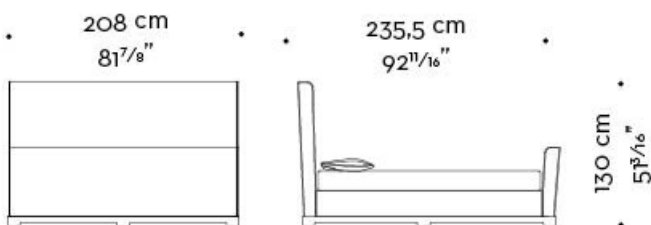

mod. D
letto-testata alta-pediera - bed-high headboard-footboard