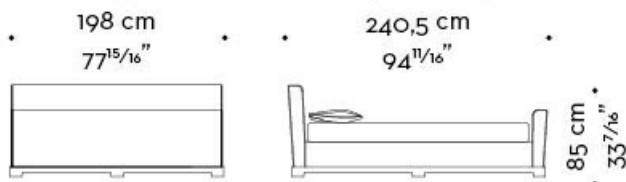

mod. B
letto-testata bassa-pediera - bed-low headboard-footboard