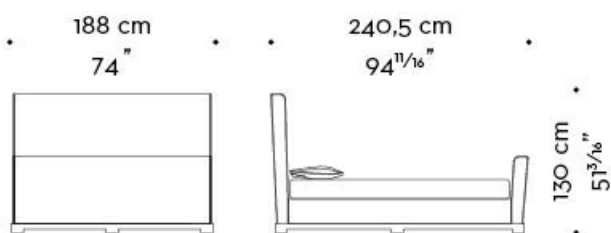

Wanda

by Romeo Sozzi

Beds

Dimensions

WANDA 02

mod. A
letto-testata bassa - bed-low headboard

mod. B
letto-testata bassa-pediera - bed-low headboard-footboard

mod. C
letto-testata alta - bed-high headboard