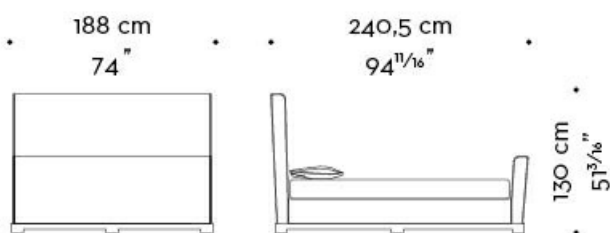

Wanda

by Romeo Sozzi

Beds

Dimensions

WANDA 02

mod. A
letto-testata bassa - bed-low headboard

mod. B
letto-testata bassa-pediera - bed-low headboard-footboard

mod. C
letto-testata alta - bed-high headboard