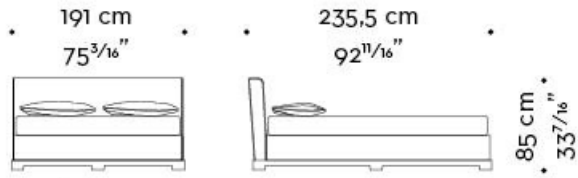

mod. C
letto-testata alta - bed-high headboard

mod. D
letto-testata alta-pediera - bed-high headboard-footboard

Wanda

by Romeo Sozzi

Beds

WANDA *californian king size*

mod. A
letto-testata bassa - bed-low headboard