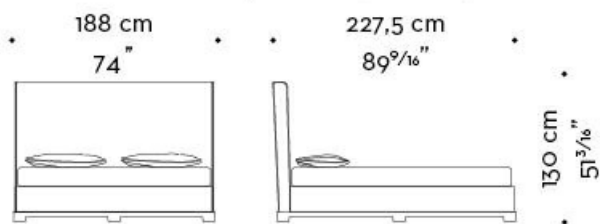

Wanda

by Romeo Sozzi

Beds

Dimensions

WANDA 02

mod. A
letto-testata bassa - bed-low headboard

mod. B
letto-testata bassa-pediera - bed-low headboard-footboard

mod. C
letto-testata alta - bed-high headboard