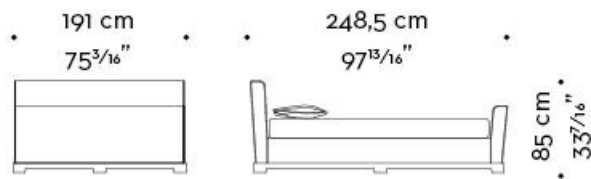

mod. C
letto-testata alta - bed-high headboard

mod. D
letto-testata alta-pediera - bed-high headboard-footboard

Wanda

by Romeo Sozzi

Beds

WANDA *californian king size*

mod. A
letto-testata bassa - bed-low headboard