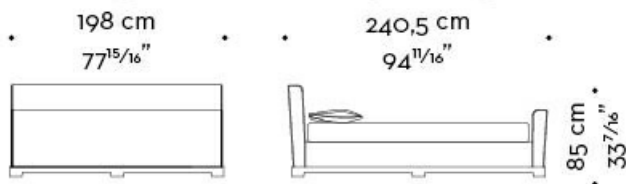

Wanda

by Romeo Sozzi

Beds

Dimensions

WANDA 02

mod. A
letto-testata bassa - bed-low headboard

mod. B
letto-testata bassa-pediera - bed-low headboard-footboard

mod. C
letto-testata alta - bed-high headboard

mod. D
letto-testata alta-pediera - bed-high headboard-footboard

Wanda

by Romeo Sozzi

Beds

WANDA 03

mod. A
letto-testata bassa - bed-low headboard

mod. B
letto-testata bassa-pediera - bed-low headboard-footboard