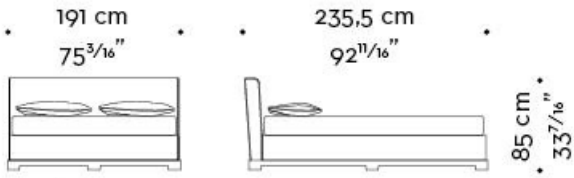

mod. C
letto-testata alta - bed-high headboard

mod. D
letto-testata alta-pediera - bed-high headboard-footboard

Wanda

by Romeo Sozzi

Beds

WANDA *californian king size*

mod. A
letto-testata bassa - bed-low headboard