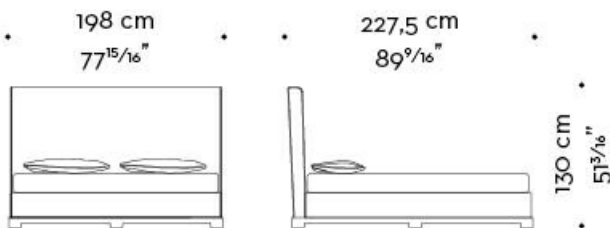

mod. C
letto-testata alta - bed-high headboard