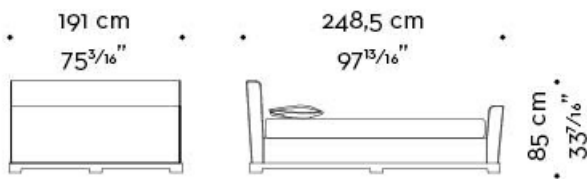

mod. C
letto-testata alta - bed-high headboard

mod. D
letto-testata alta-pediera - bed-high headboard-footboard

Wanda

by Romeo Sozzi

Beds

WANDA *californian king size*

mod. A
letto-testata bassa - bed-low headboard