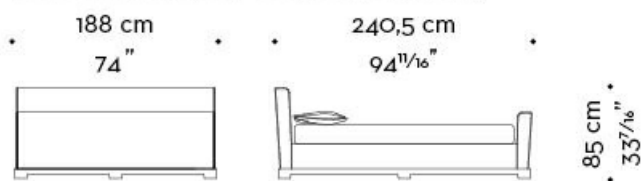

Wanda

by Romeo Sozzi

Beds

Dimensions

WANDA 02

mod. A
letto-testata bassa - bed-low headboard

mod. B
letto-testata bassa-pediera - bed-low headboard-footboard

mod. C
letto-testata alta - bed-high headboard