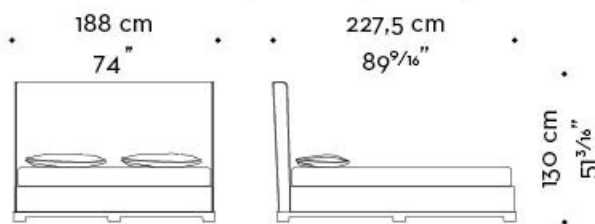

Wanda

by Romeo Sozzi

Beds

Dimensions

WANDA 02

mod. A
letto-testata bassa - bed-low headboard

mod. B
letto-testata bassa-pediera - bed-low headboard-footboard

mod. C
letto-testata alta - bed-high headboard