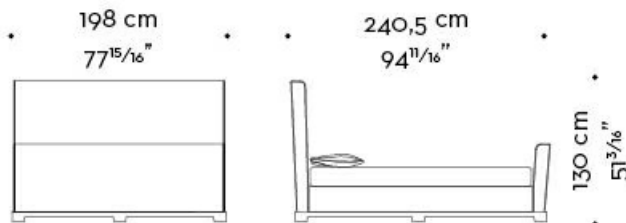

mod. D
letto-testata alta-pediera - bed-high headboard-footboard