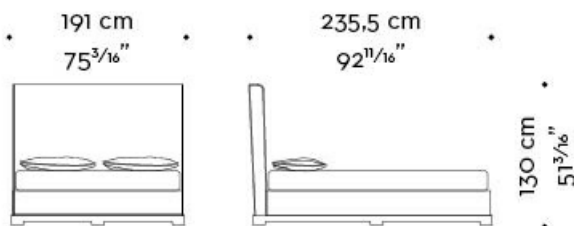

mod. C
letto-testata alta - bed-high headboard