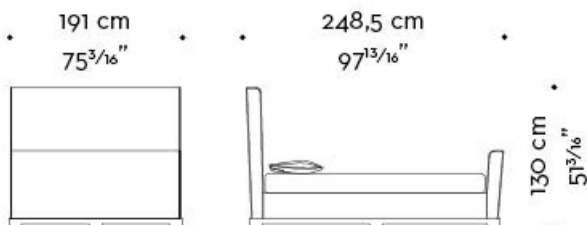

mod. D
letto-testata alta-pediera - bed-high headboard-footboard