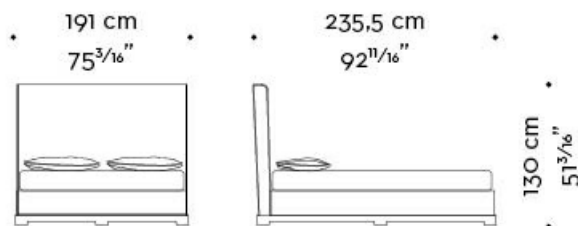

mod. C
letto-testata alta - bed-high headboard