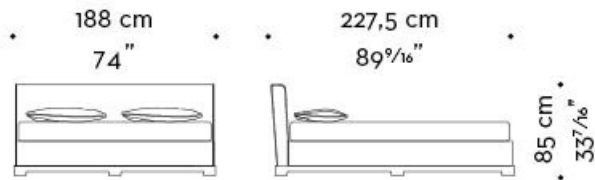

Wanda

by Romeo Sozzi

Beds

Dimensions

WANDA 02

mod. A
letto-testata bassa - bed-low headboard

mod. B
letto-testata bassa-pediera - bed-low headboard-footboard

mod. C
letto-testata alta - bed-high headboard