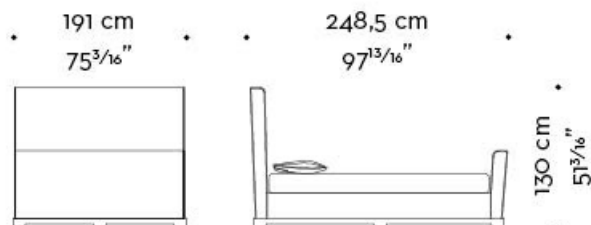

mod. D
letto-testata alta-pediera - bed-high headboard-footboard