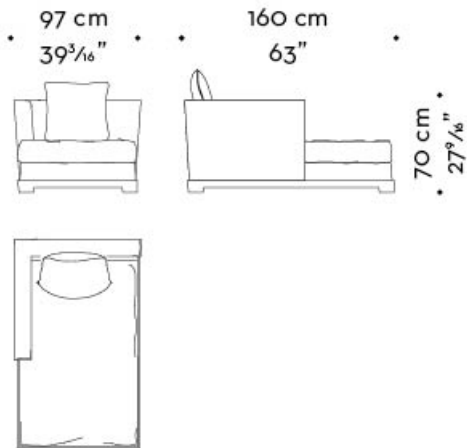

The chaise longue-dormeuse is part of the Wanda family of upholstered furniture, united by the same design.

Wanda

by Romeo Sozzi
Sofas & Armchairs

Dimensions

chaise longue dx

chaise longue sx

dormeuse