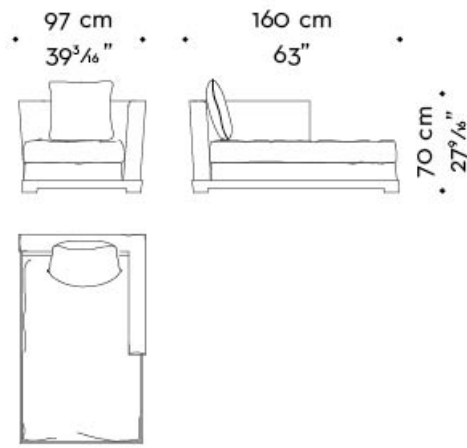

The chaise longue-dormeuse is part of the Wanda family of upholstered furniture, united by the same design.

Wanda

by Romeo Sozzi
Sofas & Armchairs

Dimensions

chaise longue dx

chaise longue sx

dormeuse