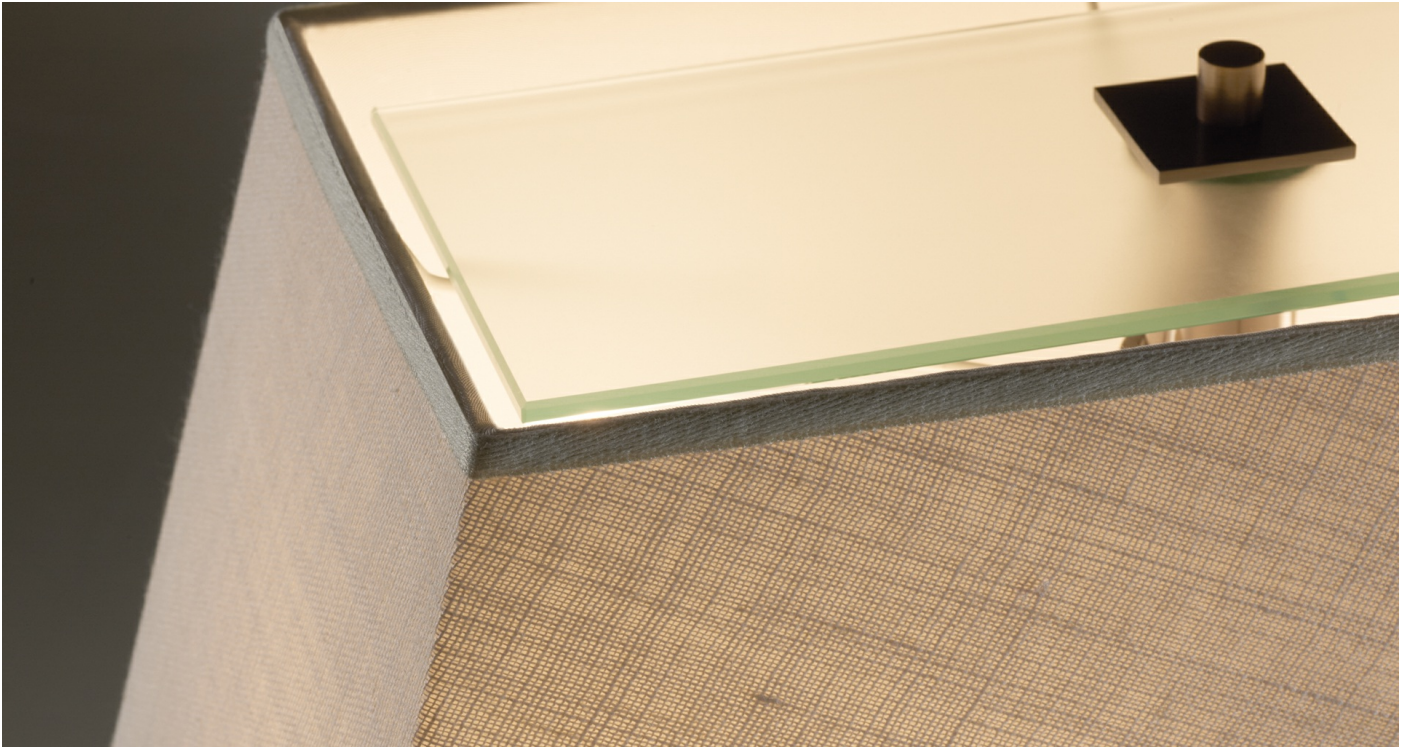

Warry Bronzo

by Romeo Sozzi

Lamps

Warry Bronzo

by Romeo Sozzi

Lamps

Beauty and technology

The geometric soul of the Warry Bronzo floor lamp is tempered by the softness of the finishes and details.

The structure is in bronze, with lampshade in linen, cotton or hand-embroidered silk; methacrylate diffusers.

Touch switch. LED lighting with ICOSAEDRO technology.

Warry Bronzo

by Romeo Sozzi

Lamps

Dimensions