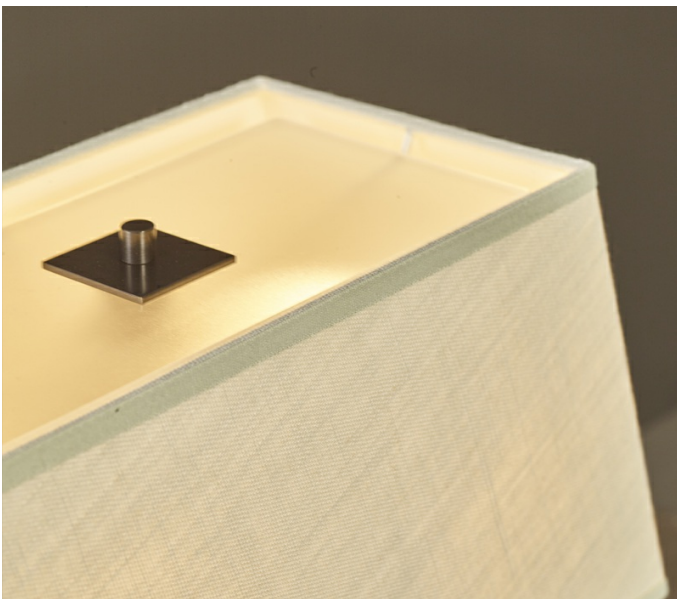

Warry Bronzo

by Romeo Sozzi

Lamps

Warry Bronzo

by Romeo Sozzi

Lamps

Beauty and technology

The geometric soul of Warry Bronzo table lamp is tempered by the softness of the finishes and details.

The structure is in smooth dark bronze, with lampshade in linen, cotton or hand-embroidered silk.

Touch switch. LED lighting with ICOSAEDRO technology.

Warry Bronzo

by Romeo Sozzi

Lamps

Dimensions