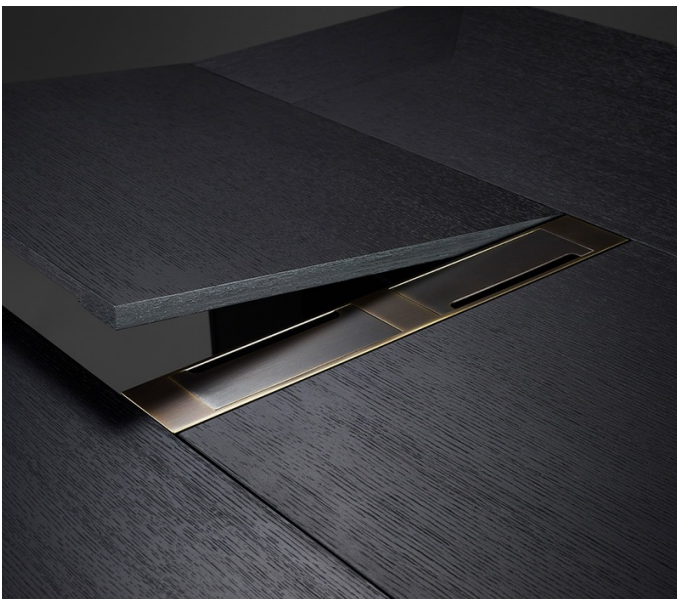

Adelphi

by Romeo Sozzi

Bureaux / The Sahel Desert Essence / 2022

Adelphi

by Romeo Sozzi

Bureaux / The Sahel Desert Essence / 2022

Adelphi, a writing desk with a double workspace, designed to perfectly store books published by Adelphi Edizioni. It was born from Romeo Sozzi's great passion for literature.

A perfect play of symmetries, with a concept that can give a symphonic sense to the whole, just like the signature book series of the publishing house.

The black-stained brushed oak finish, whose vein gives the piece materiality to the touch, particularly highlights the colors of the books inside.

In the central part of the desk, made accessible by a drop-down compartment, the most precious books can be placed and stored. The bronze and the leather inserts complete the design.

Adelphi

by Romeo Sozzi