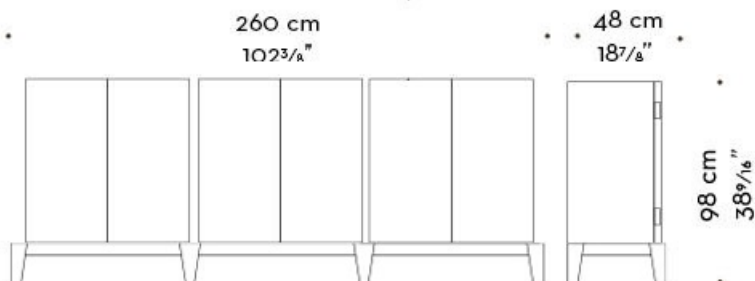

## Dimensions

# Amarcord

by Romeo Sozzi

Meubles de rangement / 1998

80 cm  
31½"

46 cm  
18⅞"

80 cm  
31½"

46 cm  
18⅞"

vista interno  
inside view

80 cm  
31½"

frontali in bronzo  
hammered bronze

80 cm  
31½"

MOD. MASHRABIYA

69 cm  
27⅜"

39 cm  
15⅜"

47,5 cm  
18⅞"