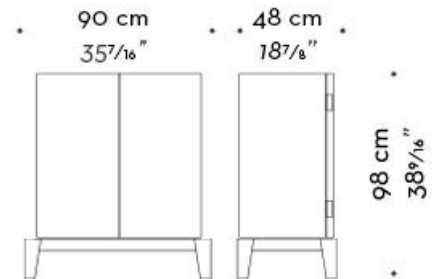

## Dimensions

# Amarcord

by Romeo Sozzi

Meubles de rangement / 1998

80 cm  
31½"

46 cm  
18⅞"

80 cm  
31½"

46 cm  
18⅞"

vista interno  
inside view

80 cm  
31½"

frontali in bronzo  
hammered bronze

80 cm  
31½"

MOD. MASHRABIYA

69 cm  
27⅜"

39 cm  
15⅜"

47,5 cm  
18⅞"