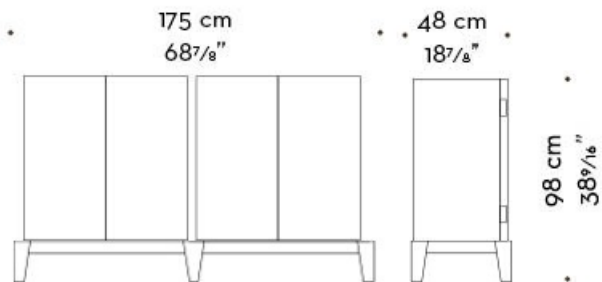

## Dimensions

# Amarcord

by Romeo Sozzi

Meubles de rangement / 1998

80 cm  
31½"

46 cm  
18⅞"

80 cm  
31½"

46 cm  
18⅞"

vista interno  
inside view

80 cm  
31½"

frontali in bronzo  
hammered bronze

80 cm  
31½"

MOD. MASHRABIYA

69 cm  
27⅜"

39 cm  
15⅜"

47,5 cm  
18⅞"