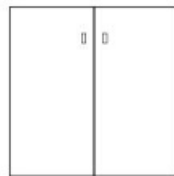

## Dimensions

# Amarcord

by Romeo Sozzi

Meubles de rangement / 1998

80 cm  
31½"

46 cm  
18⅞"

80 cm  
31½"

46 cm  
18⅞"

vista interno  
inside view

80 cm  
31½"

frontali in bronzo  
hammered bronze

80 cm  
31½"

MOD. MASHRABIYA

69 cm  
27⅜"

39 cm  
15⅜"

47,5 cm  
18⅞"