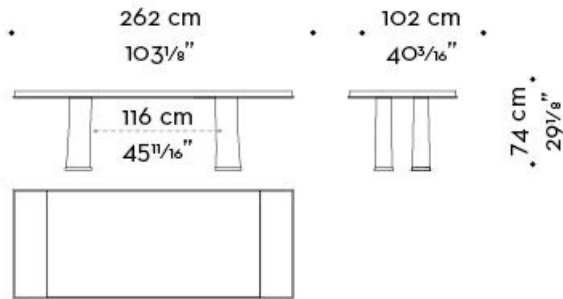

Andalù

by Romeo Sozzi

Tables

Dimensions

dimensione piano - 240x100 cm
top dimension - 94 1/2 x 39 3/8 inches

dimensione piano - 260x100 cm
top dimension - 102 3/8 x 39 3/8 inches

dimensione piano - 300x105 cm
top dimension - 118 1/8 x 41 5/16 inches

quadri
squares

righe lunghe
long lines

Andalù

by Romeo Sozzi

Tables

righe corte
short lines