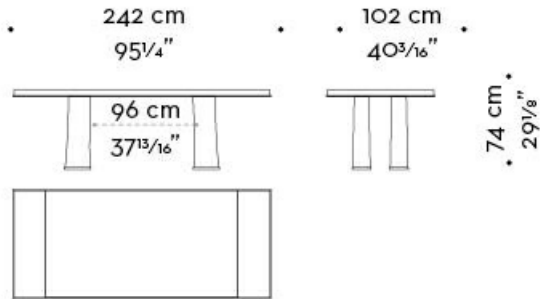

Andalù

by Romeo Sozzi

Tables

Dimensions

dimensione piano - 240x100 cm
top dimension - 94 1/2 x 39 3/8 inches

dimensione piano - 260x100 cm
top dimension - 102 3/8 x 39 3/8 inches

dimensione piano - 300x105 cm
top dimension - 118 1/8 x 41 5/16 inches

quadri
squares

righe lunghe
long lines

Andalù

by Romeo Sozzi

Tables

righe corte
short lines