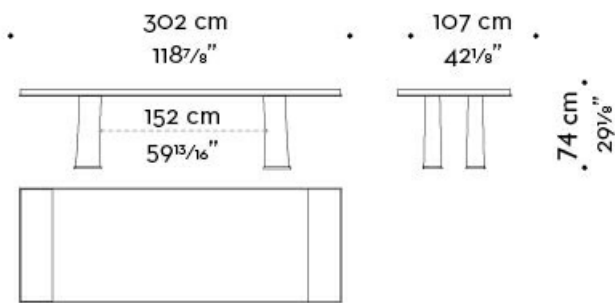

Andalù

by Romeo Sozzi

Tables

Dimensions

dimensione piano - 240x100 cm
top dimension - 94 1/2 x 39 3/8 inches

dimensione piano - 260x100 cm
top dimension - 102 3/8 x 39 3/8 inches

dimensione piano - 300x105 cm
top dimension - 118 1/8 x 41 5/16 inches

quadri
squares

righe lunghe
long lines

Andalù

by Romeo Sozzi

Tables

righe corte
short lines