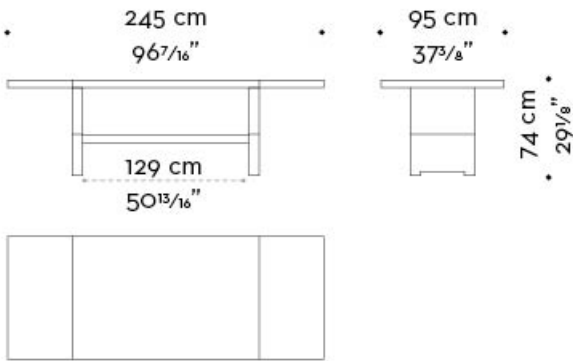

Bamboo

by Romeo Sozzi

Tables

Dimensions

EXTRA PRICE top profile and legs completely in bronze or nickel

EXTRA PRICE top profile and legs completely in bronze or nickel

EXTRA PRICE top profile and legs completely in bronze or nickel