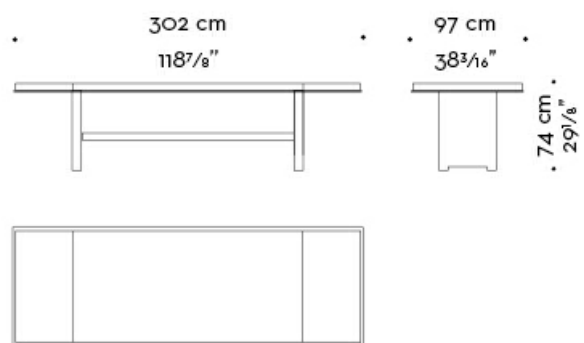

Bamboo

by Romeo Sozzi

Tables

Dimensions

EXTRA PRICE top profile and legs completely in bronze or nickel

EXTRA PRICE top profile and legs completely in bronze or nickel

EXTRA PRICE top profile and legs completely in bronze or nickel