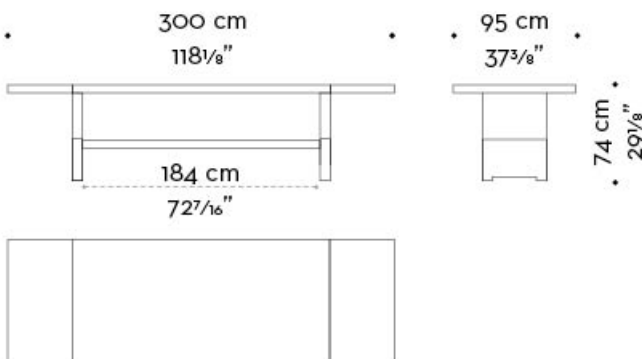

Bamboo

by Romeo Sozzi

Tables

Dimensions

EXTRA PRICE top profile and legs completely in bronze or nickel

EXTRA PRICE top profile and legs completely in bronze or nickel

EXTRA PRICE top profile and legs completely in bronze or nickel