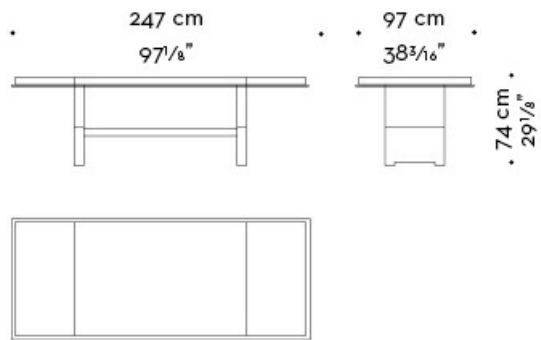

Bamboo

by Romeo Sozzi

Tables

Dimensions

EXTRA PRICE top profile and legs completely in bronze or nickel

EXTRA PRICE top profile and legs completely in bronze or nickel

EXTRA PRICE top profile and legs completely in bronze or nickel