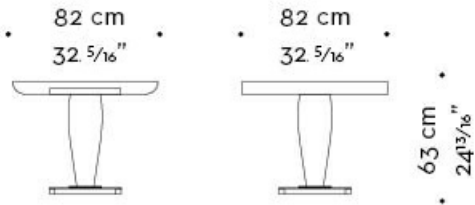

Bassano da gioco

by Romeo Sozzi

Tables

Dimensions

fixed top: backgammon

removable top side A:
italian draughts

removable top side B:
green cloth