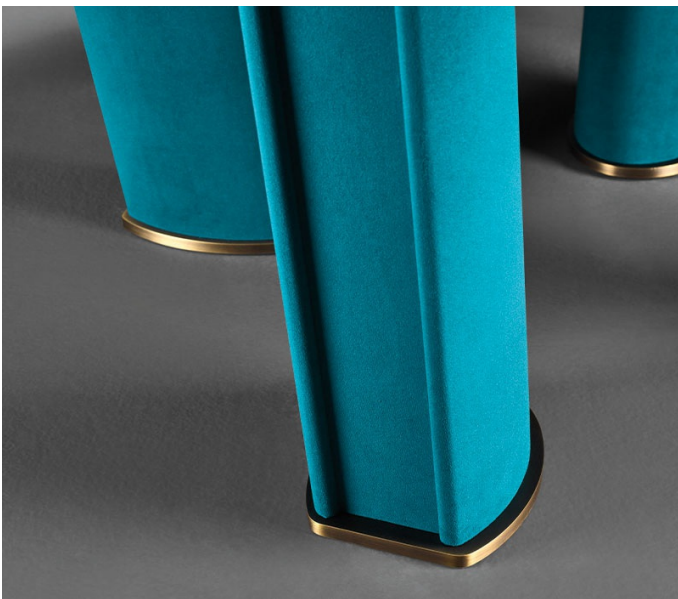

# Bilou Bilou Table

by Romeo Sozzi

Tables / The Sahel Desert Essence / 2022

Taking inspiration from the iconic Bilou Bilou chair, Promemoria proudly presents Bilou Bilou table. The inspiration comes from the desert landscape, and in particular from the Atacama Desert, in Chile, which blooms every seven years.

The idea for Bilou Bilou table originates from one of these flowers. The legs, characterized by feet in smooth medium bronze and upholstered in fabric, as well as the lower part of the top, recall the flower stem and they raise inclined but strong from the ground in the intent to sustain the flower petals. These are represented by the round top with radial inlays, and the more central one recalls the flower petals.