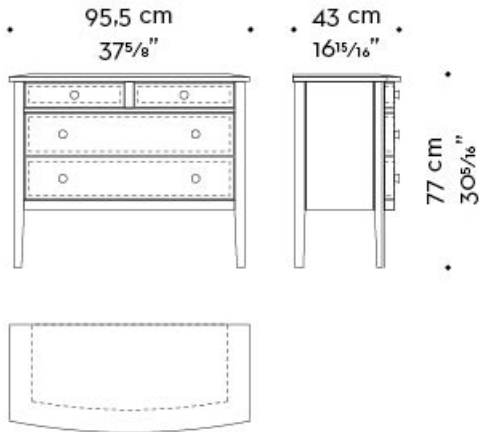

Cassettiera '700

by Romeo Sozzi

Meubles de rangement / 2002

Dimensions

CASSETTIERA '700