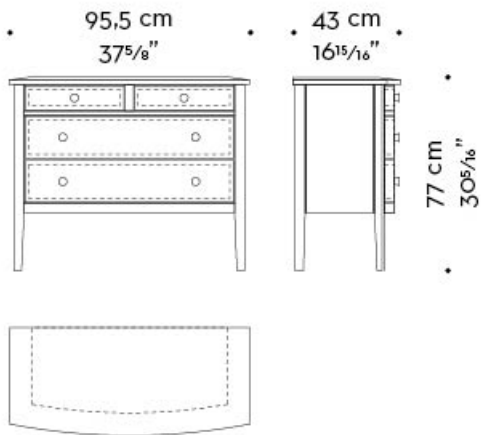

Cassettiera '700

by Romeo Sozzi

Meubles de rangement / 2002

Dimensions

CASSETTIERA '700