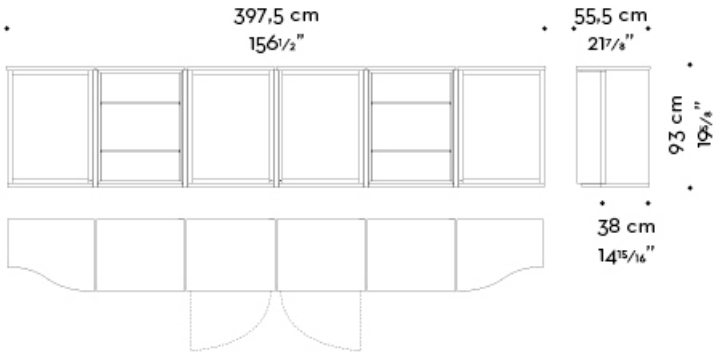

Joseph

by Romeo Sozzi

Meubles de rangement / The Atelier of Beauty / 2019

Dimensions

Joseph

by Romeo Sozzi

Meubles de rangement / The Atelier of Beauty / 2019

COMPOSITION 01

397,5×55,5/38×h93 cm - 156¹/₂×21⁷/₈/14¹⁵/₁₆×h36⁵/₈ inches

COMPOSITION 02

331×55,5/38×h93 cm - 130⁵/₁₆×21⁷/₈/14¹⁵/₁₆×h36⁵/₈ inches

COMPOSITION 03

264,5×55,5/38×h93 cm - 104¹/₈×21⁷/₈/14¹⁵/₁₆×h36⁵/₈ inches

Joseph

by Romeo Sozzi

Meubles de rangement / The Atelier of Beauty / 2019

COMPOSITION 04

198×55,5/38×h93 cm - 77¹⁵/₁₆×21⁷/₈/14¹⁵/₁₆×h36⁵/₈ inches