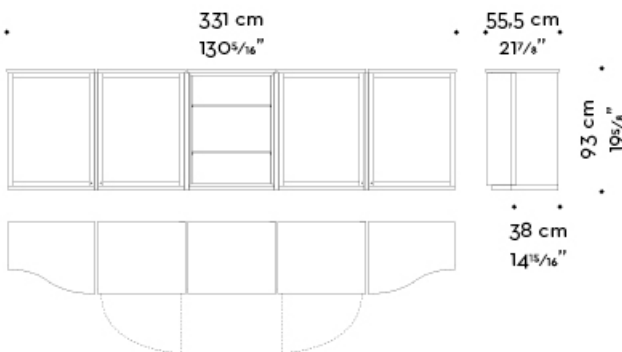

Joseph

by Romeo Sozzi

Meubles de rangement / The Atelier of Beauty / 2019

Dimensions

Joseph

by Romeo Sozzi

Meubles de rangement / The Atelier of Beauty / 2019

COMPOSITION 01

397,5×55,5/38×h93 cm - 156¹/₂×21⁷/₈/14¹⁵/₁₆×h36⁵/₈ inches

COMPOSITION 02

331×55,5/38×h93 cm - 130⁵/₁₆×21⁷/₈/14¹⁵/₁₆×h36⁵/₈ inches

COMPOSITION 03

264,5×55,5/38×h93 cm - 104¹/₈×21⁷/₈/14¹⁵/₁₆×h36⁵/₈ inches

Joseph

by Romeo Sozzi

Meubles de rangement / The Atelier of Beauty / 2019

COMPOSITION 04

198×55,5/38×h93 cm - 77¹⁵/₁₆×21⁷/₈/14¹⁵/₁₆×h36⁵/₈ inches