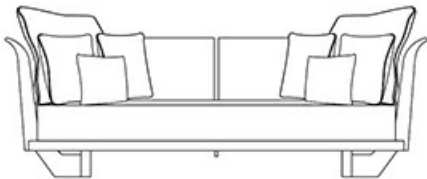

The sofa is available with two and with three seats, with structure in natural, anthracite or antique oak, and bronze details, or completely upholstered in leather. The seat cushion, not removable, has rectangular quilting finished with a sartorial passementerie combined with the fabric chosen for the upholstery. The three-seater sofa with two backrests can be accessorized with a leather and bronze coffee table.

309 cm
121⁵/₈''

102 cm
40³/₁₆''

72 cm
28³/₈''

Mod.B

218 cm
85¹³/₁₆''

Komodo

by Romeo Sozzi

Canapés et Fauteuils / Milano 2021 / 2021