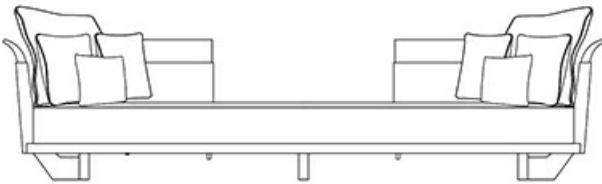

Mod.A

309 cm

121⁵/₈"