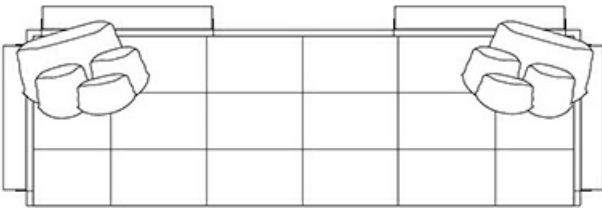

Mod.A

309 cm

121⁵/₈"