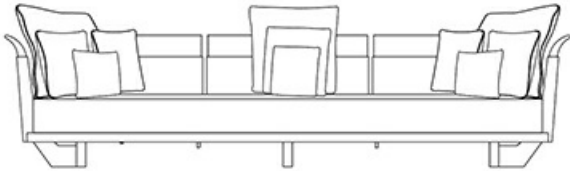

Komodo

by Romeo Sozzi

Canapés et Fauteuils / Milano 2021 / 2021

Mod.A

309 cm
121⁵/₈''

102 cm
40³/₁₆''

72 cm
28³/₈''