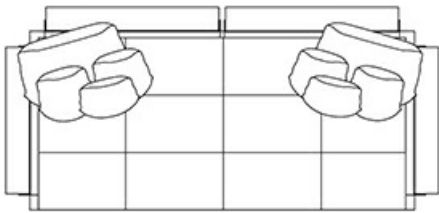

Komodo

by Romeo Sozzi

Canapés et Fauteuils / Milano 2021 / 2021

Dimensions

Mod.A

218 cm

85¹³/₁₆"