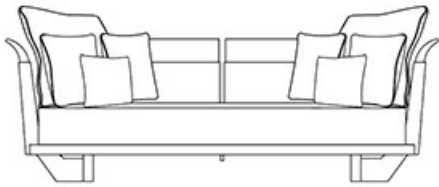

Komodo

by Romeo Sozzi

Canapés et Fauteuils / Milano 2021 / 2021

Dimensions

Mod.A

218 cm

85¹³/₁₆"