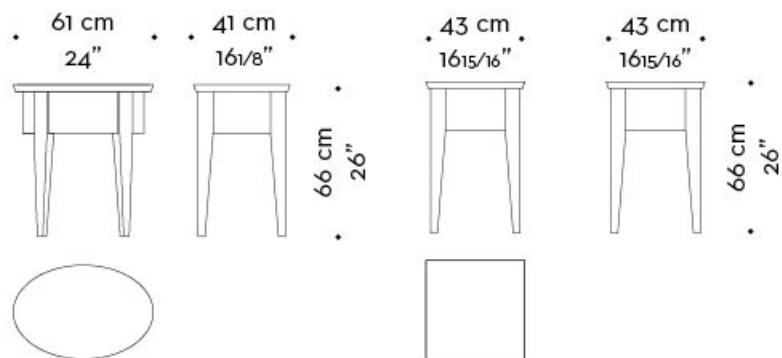

Lierna

by Romeo Sozzi
Mobilier de jardin

Dimensions

small table

console