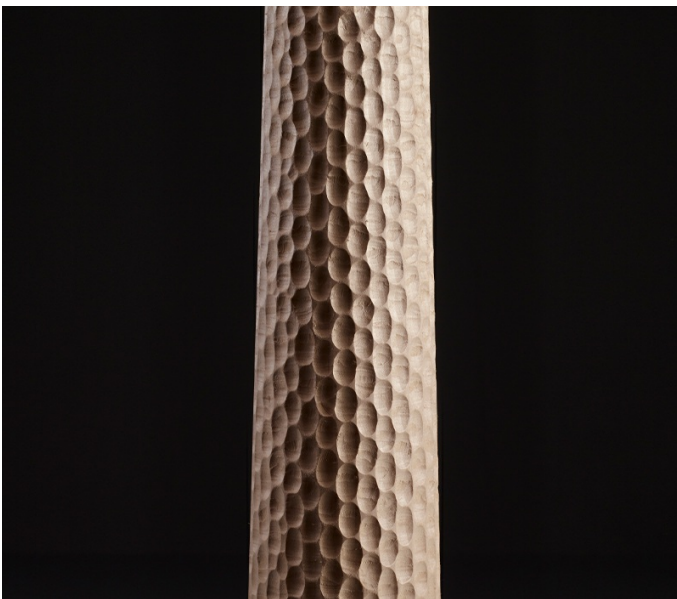

Liocorno

by Romeo Sozzi

Lampes / The Sahel Desert Essence / 2022

Liocorno

by Romeo Sozzi

Lampes / The Sahel Desert Essence / 2022

Handmade sculpture

Liocorno is a floor lamp, dedicated to a mythical creature: the Unicorn. The image of this animal dates back to time immemorial and from East to West, many civilizations fantasized about its existence.

The refinement of materials in the structure of solid natural lime wood carved by hand by our master craftsmen make each Liocorno unique and exclusive: there will never be one like the other.

The piece is characterized by a lucid base in smooth dark bronze and by a dimmerable light switch with the innovative ICOSAEDRO LED technology.

The oval lampshade is made of highly customizable fabric: available in cotton, white or ecru silk, linen, rosé linen or verveine linen with hand-sewn edge.

Liocorno

by Romeo Sozzi

Lampes / The Sahel Desert Essence / 2022