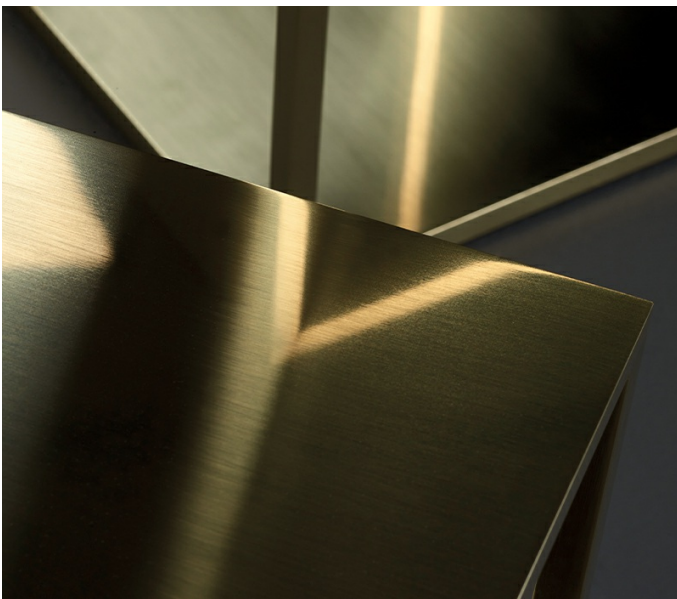

Luccicante

by Romeo Sozzi

Tables / Milano 2021 / 2021

Luccicante

by Romeo Sozzi

Tables / Milano 2021 / 2021

Iridescent reflections

Luccicante, small tables in mirror polished brass. The effect of the finishing, obtained without any chemical treatment, makes the piece vivid: a sculpture whose shade of colour tends to vary over time, sign of an active interaction with the surrounding environment.

Their style, linear and essential, makes Luccicante small tables fit to blend in with diverse styles of tasteful spaces.

Luccicante

by Romeo Sozzi

Tables / Milano 2021 / 2021

Dimensions