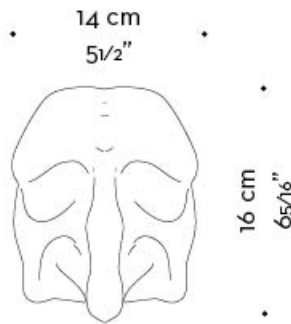

Maschera

by Romeo Sozzi
Mobilier de jardin

Dimensions

ARLECCHINO
12,5×14×sp12 cm
4 15/16×5 1/2×h4 3/4 inches

BRIGHELLA
13×14×sp11,5
5 1/8×5 1/2×h4 1/2 inches

PANTALONE
14×16×sp11
5 1/2×6 5/16×h4 5/16 inches

PULCINELLA
14×14,5×sp17
5 1/2×5 11/16×h6 11/16 inches

Maschera

by Romeo Sozzi
Mobilier de jardin