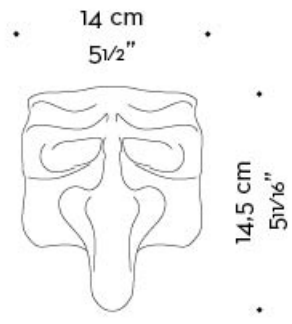

Maschera

by Romeo Sozzi
Mobilier de jardin

Dimensions

ARLECCHINO
12,5×14×sp12 cm
4 15/16×5 1/2×h4 3/4 inches

BRIGHELLA
13×14×sp11,5
5 1/8×5 1/2×h4 1/2 inches

PANTALONE
14×16×sp11
5 1/2×6 5/16×h4 5/16 inches

PULCINELLA
14×14,5×sp17
5 1/2×5 11/16×h6 11/16 inches

Maschera

by Romeo Sozzi
Mobilier de jardin