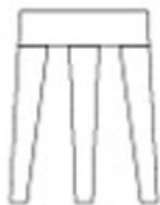

It's a versatile stool, that embodies versatility; not only does it work as a stool, but it can also be a small coffee table or a cabinet, which perfectly complements our beds and so on. Octopussy is here proposed in sandblasted oak finishing; and a top available in walnut travertino marble.

## Dimensions

• 36 cm •  
• 14 3/16" •

• 36 cm •  
• 14 3/16" •

• 47 cm •  
• 18 1/8" •