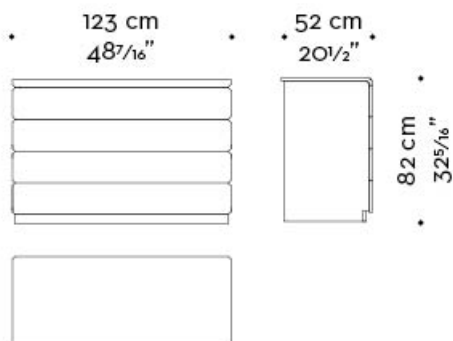

## Dimensions

**top e frontali cassetti in pelle**  
top and drawer fronts in leather

**top e frontali cassetti in bronzo martellato**  
top and drawer fronts in hammered bronze