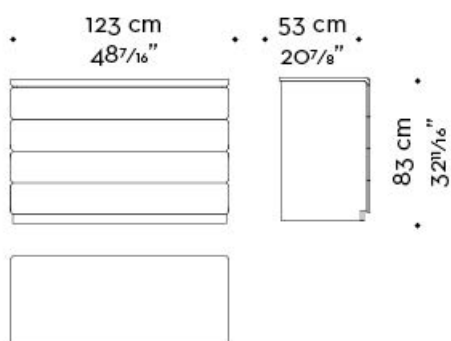

## Dimensions

**top e frontali cassetti in pelle**  
top and drawer fronts in leather

**top e frontali cassetti in bronzo martellato**  
top and drawer fronts in hammered bronze