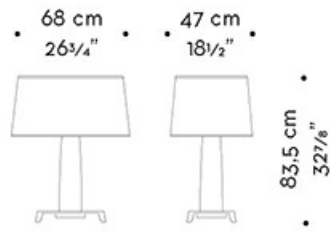

Pia

by Romeo Sozzi

Lampes

Dimensions

structure in leather

structure in ebony