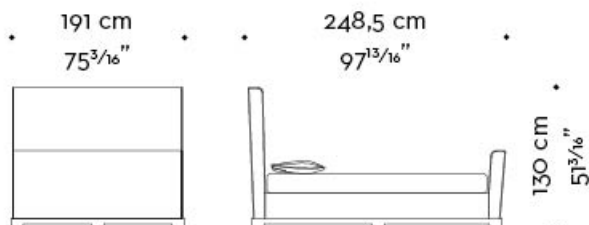

materasso - mattress
200x200 cm - 78 3/4x78 3/4 inches

rete - bedspring
190x196 cm - 74 13/16x77 3/16 inches

Wanda

by Romeo Sozzi

Lits

WANDA queen size

mod. A letto-testata bassa - bed-low headboard

mod. B letto-testata bassa-pediera - bed-low headboard-footboard

materasso - mattress
193x203 cm - 76x79 15/16 inches

rete - bedspring
183x199 cm - 72 1/16x78 3/8 inches

Wanda

by Romeo Sozzi

Lits

WANDA *californian king size*

mod. A
letto-testata bassa - bed-low headboard

mod. B
letto-testata bassa-pediera - bed-low headboard-footboard

mod. C
letto-testata alta - bed-high headboard

mod. D
letto-testata alta-pediera - bed-high headboard-footboard

materasso - mattress
183×213 cm - 72¹/₆×83⁷/₈ inches

rete - bedspring
173×209 cm - 68¹/₆×82⁵/₁₆ inches