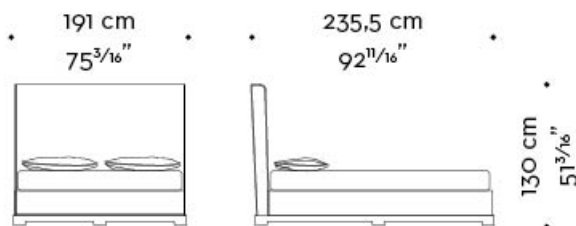

materasso - mattress
193x203 cm - 76x79 15/16 inches

rete - bedspring
183x199 cm - 72 1/16x78 3/8 inches

Wanda

by Romeo Sozzi

Lits

WANDA *californian king size*

mod. A
letto-testata bassa - bed-low headboard

mod. B
letto-testata bassa-pediera - bed-low headboard-footboard

mod. C
letto-testata alta - bed-high headboard

mod. D
letto-testata alta-pediera - bed-high headboard-footboard

materasso - mattress
183×213 cm - 72¹/₆×83⁷/₈ inches

rete - bedspring
173×209 cm - 68¹/₆×82⁵/₁₆ inches