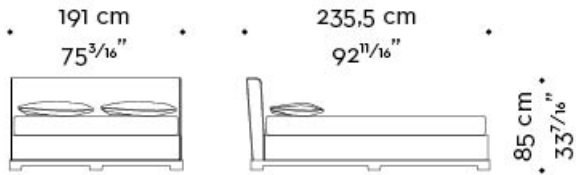

materasso - mattress
193x203 cm - 76x79 15/16 inches

rete - bedspring
183x199 cm - 72 1/16x78 3/8 inches

Wanda

by Romeo Sozzi

Lits

WANDA *californian king size*

mod. A
letto-testata bassa - bed-low headboard