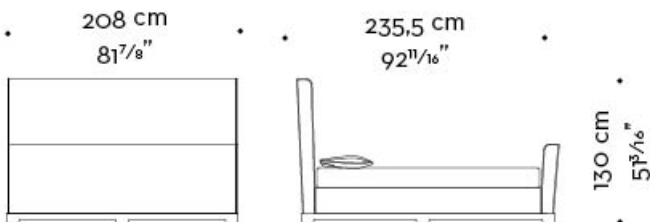

mod. D
letto-testata alta-pediera - bed-high headboard-footboard

materasso - mattress
200x200 cm - 78 3/4x78 3/4 inches

rete - bedspring
190x196 cm - 74 13/16x77 3/16 inches