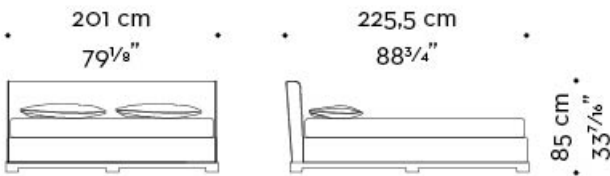

Wanda

by Romeo Sozzi

Lits

WANDA king size

mod. A
letto-testata bassa - bed-low headboard