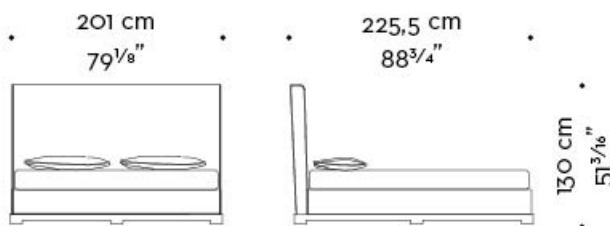

Wanda

by Romeo Sozzi

Lits

WANDA king size

mod. A
letto-testata bassa - bed-low headboard

mod. B
letto-testata bassa-pediera - bed-low headboard-footboard

mod. C
letto-testata alta - bed-high headboard

mod. D
letto - testata alta - pediera - bed - high headboard - footboard

materasso - mattress
193x203 cm - 76x79 15/16 inches

rete - bedspring
183x199 cm - 72 1/16x78 3/8 inches

Wanda

by Romeo Sozzi

Lits

WANDA *californian king size*

mod. A
letto-testata bassa - bed-low headboard