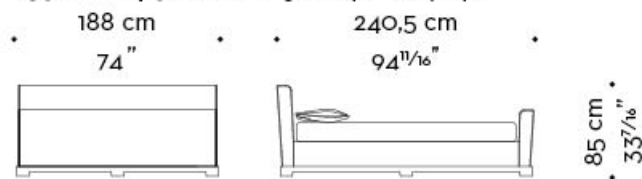

Wanda

by Romeo Sozzi

Lits

Dimensions

WANDA 01

mod. A
letto-testata bassa - bed-low headboard

mod. B
letto-testata bassa-pediera - bed-low headboard-footboard

mod. C
letto-testata alta - bed-high headboard

mod. D
letto-testata alta-pediera - bed-high headboard-footboard

materasso - mattress
160x205 cm - 63x80 11/16 inches

rete - bedspring
150x201 cm - 59 1/8 x 79 1/8 inches

Wanda

by Romeo Sozzi

Lits

WANDA 02

mod. A
letto-testata bassa - bed-low headboard

mod. B
letto-testata bassa-pediera - bed-low headboard-footboard

mod. C
letto-testata alta - bed-high headboard

mod. D
letto-testata alta-pediera - bed-high headboard-footboard

materasso - mattress
180x205 cm - 70⁷/₈x80¹¹/₁₆ inches

mod. D
letto-testata alta-pediera - bed-high headboard-footboard

materasso - mattress

190×205 cm - 74¹³/₁₆×80¹¹/₁₆ inches

rete - bedspring

180×201 cm - 70⁷/₈×79¹/₈ inches

Wanda

by Romeo Sozzi

Lits