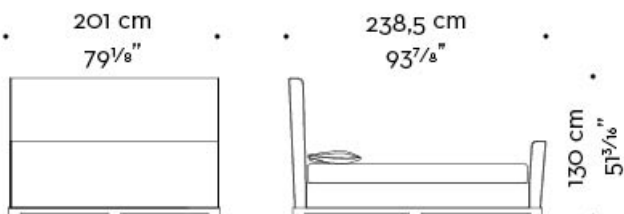

materasso - mattress
200x200 cm - 78 3/4x78 3/4 inches

rete - bedspring
190x196 cm - 74 13/16x77 3/16 inches

Wanda

by Romeo Sozzi

Lits

WANDA queen size

mod. A letto-testata bassa - bed-low headboard

mod. B letto-testata bassa-pediera - bed-low headboard-footboard

mod. C letto-testata alta - bed-high headboard

mod. D letto-testata alta-pediera - bed-high headboard-footboard

materasso - mattress
152×203 cm - 59¹³/₁₆×79¹⁵/₁₆ inches

rete - bedspring
142×199 cm - 55⁷/₈×78³/₈ inches

Wanda

by Romeo Sozzi

Lits

WANDA king size

mod. A
letto-testata bassa - bed-low headboard

mod. B
letto-testata bassa-pediera - bed-low headboard-footboard

mod. C
letto-testata alta - bed-high headboard

mod. D
letto - testata alta - pediera - bed - high headboard - footboard

materasso - mattress
193x203 cm - 76x79 15/16 inches

rete - bedspring
183x199 cm - 72 1/16x78 3/8 inches

Wanda

by Romeo Sozzi

Lits

WANDA *californian king size*

mod. A
letto-testata bassa - bed-low headboard