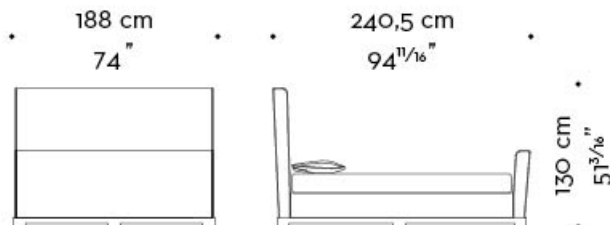

Wanda

by Romeo Sozzi

Lits

Dimensions

WANDA 01

mod. A
letto-testata bassa - bed-low headboard

mod. B
letto-testata bassa-pediera - bed-low headboard-footboard

mod. C
letto-testata alta - bed-high headboard

mod. D
letto-testata alta-pediera - bed-high headboard-footboard

materasso - mattress
160x205 cm - 63x80 11/16 inches

rete - bedspring
150x201 cm - 59 1/8 x 79 1/8 inches

Wanda

by Romeo Sozzi

Lits

WANDA 02

mod. A
letto-testata bassa - bed-low headboard

mod. B
letto-testata bassa-pediera - bed-low headboard-footboard

mod. C
letto-testata alta - bed-high headboard

mod. D
letto-testata alta-pediera - bed-high headboard-footboard

materasso - mattress
180x205 cm - 70⁷/₈x80¹¹/₁₆ inches

mod. D
letto-testata alta-pediera - bed-high headboard-footboard

materasso - mattress

190×205 cm - 74¹³/₁₆×80¹¹/₁₆ inches

rete - bedspring

180×201 cm - 70⁷/₈×79¹/₈ inches

Wanda

by Romeo Sozzi

Lits