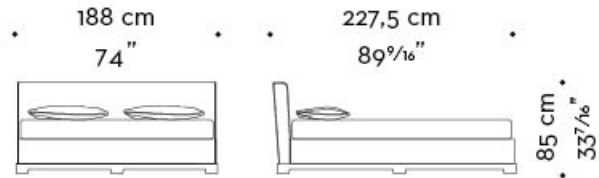

Wanda

by Romeo Sozzi

Lits

Dimensions

WANDA 01

mod. A
letto-testata bassa - bed-low headboard

mod. B
letto-testata bassa-pediera - bed-low headboard-footboard

mod. C
letto-testata alta - bed-high headboard

mod. D
letto-testata alta-pediera - bed-high headboard-footboard

materasso - mattress
160x205 cm - 63x80 11/16 inches

rete - bedspring
150x201 cm - 59 1/8 x 79 1/8 inches

Wanda

by Romeo Sozzi

Lits

WANDA 02

mod. A
letto-testata bassa - bed-low headboard

mod. B
letto-testata bassa-pediera - bed-low headboard-footboard

mod. C
letto-testata alta - bed-high headboard

mod. D
letto-testata alta-pediera - bed-high headboard-footboard

materasso - mattress
180x205 cm - 70⁷/₈x80¹¹/₁₆ inches

mod. D
letto-testata alta-pediera - bed-high headboard-footboard

materasso - mattress

190×205 cm - 74¹³/₁₆×80¹¹/₁₆ inches

rete - bedspring

180×201 cm - 70⁷/₈×79¹/₈ inches

Wanda

by Romeo Sozzi

Lits