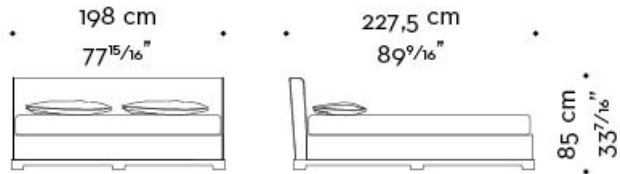

mod. B
letto-testata bassa-pediera - bed-low headboard-footboard

mod. C
letto-testata alta - bed-high headboard

mod. D
letto-testata alta-pediera - bed-high headboard-footboard

materasso - mattress
180x205 cm - 70⁷/₈x80¹¹/₁₆ inches

rete - bedspring
170x201 cm - 66⁵/₁₆x79¹/₈ inches

Wanda

by Romeo Sozzi

Lits

WANDA 03

mod. A
letto-testata bassa - bed-low headboard

mod. B
letto-testata bassa-pediera - bed-low headboard-footboard

mod. C
letto-testata alta - bed-high headboard

mod. D
letto-testata alta-pediera - bed-high headboard-footboard

materasso - mattress

190×205 cm - 74¹³/₁₆×80¹¹/₁₆ inches

rete - bedspring

180×201 cm - 70⁷/₈×79¹/₈ inches

Wanda

by Romeo Sozzi

Lits