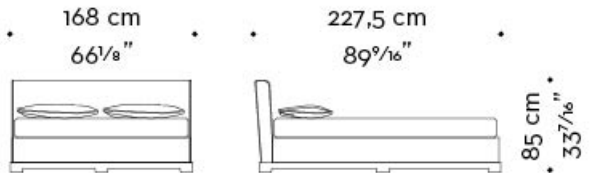

Wanda

by Romeo Sozzi

Lits

Dimensions

WANDA 01

mod. A
letto-testata bassa - bed-low headboard

mod. B
letto-testata bassa-pediera - bed-low headboard-footboard

mod. C
letto-testata alta - bed-high headboard

mod. D
letto-testata alta-pediera - bed-high headboard-footboard

materasso - mattress
160x205 cm - 63x80 11/16 inches

rete - bedspring
150x201 cm - 59 1/8 x 79 1/8 inches

Wanda

by Romeo Sozzi

Lits

WANDA 02

mod. A
letto-testata bassa - bed-low headboard

mod. B
letto-testata bassa-pediera - bed-low headboard-footboard

mod. C
letto-testata alta - bed-high headboard

mod. D
letto-testata alta-pediera - bed-high headboard-footboard

materasso - mattress
180x205 cm - 70⁷/₈x80¹¹/₁₆ inches

rete - bedspring
173×209 cm - 68¹/₆×82⁵/₁₆ inches