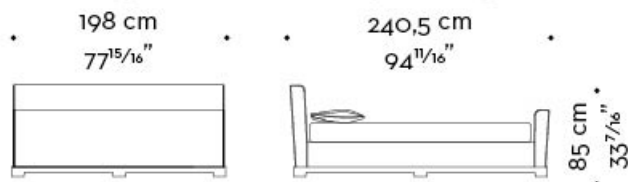

mod. D
letto-testata alta-pediera - bed-high headboard-footboard

materasso - mattress
160x205 cm - 63x80 11/16 inches

rete - bedspring
150x201 cm - 59 1/8 x 79 1/8 inches

Wanda

by Romeo Sozzi

Lits

WANDA 02

mod. A
letto-testata bassa - bed-low headboard

mod. B
letto-testata bassa-pediera - bed-low headboard-footboard

mod. C
letto-testata alta - bed-high headboard

mod. D
letto-testata alta-pediera - bed-high headboard-footboard

materasso - mattress
180x205 cm - 70⁷/₈x80¹¹/₁₆ inches

rete - bedspring
170x201 cm - 66⁵/₁₆x79¹/₈ inches

Wanda

by Romeo Sozzi

Lits

WANDA 03

mod. A
letto-testata bassa - bed-low headboard

mod. B
letto-testata bassa-pediera - bed-low headboard-footboard

mod. C
letto-testata alta - bed-high headboard

mod. D
letto-testata alta-pediera - bed-high headboard-footboard

materasso - mattress

190×205 cm - 74¹³/₁₆×80¹¹/₁₆ inches

rete - bedspring

180×201 cm - 70⁷/₈×79¹/₈ inches

Wanda

by Romeo Sozzi

Lits