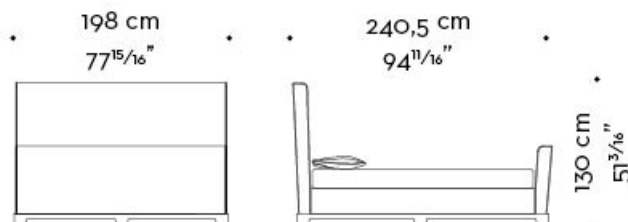

mod. D
letto-testata alta-pediera - bed-high headboard-footboard

materasso - mattress
160x205 cm - 63x80 11/16 inches

rete - bedspring
150x201 cm - 59 1/8 x 79 1/8 inches

Wanda

by Romeo Sozzi

Lits

WANDA 02

mod. A
letto-testata bassa - bed-low headboard

mod. B
letto-testata bassa-pediera - bed-low headboard-footboard

mod. C
letto-testata alta - bed-high headboard

mod. D
letto-testata alta-pediera - bed-high headboard-footboard

materasso - mattress
180x205 cm - 70⁷/₈x80¹¹/₁₆ inches

rete - bedspring
170x201 cm - 66⁵/₁₆x79¹/₈ inches

Wanda

by Romeo Sozzi

Lits

WANDA 03

mod. A
letto-testata bassa - bed-low headboard

mod. B
letto-testata bassa-pediera - bed-low headboard-footboard

mod. C
letto-testata alta - bed-high headboard

mod. D
letto-testata alta-pediera - bed-high headboard-footboard

materasso - mattress

190×205 cm - 74¹³/₁₆×80¹¹/₁₆ inches

rete - bedspring

180×201 cm - 70⁷/₈×79¹/₈ inches

Wanda

by Romeo Sozzi

Lits