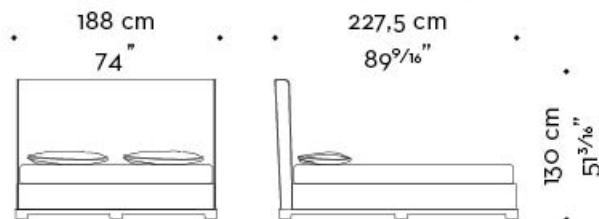

Wanda

by Romeo Sozzi

Lits

Dimensions

WANDA 01

mod. A
letto-testata bassa - bed-low headboard

mod. B
letto-testata bassa-pediera - bed-low headboard-footboard

mod. C
letto-testata alta - bed-high headboard

mod. D
letto-testata alta-pediera - bed-high headboard-footboard

materasso - mattress
160x205 cm - 63x80 11/16 inches

rete - bedspring
150x201 cm - 59 1/8 x 79 1/8 inches

Wanda

by Romeo Sozzi

Lits

WANDA 02

mod. A
letto-testata bassa - bed-low headboard

mod. B
letto-testata bassa-pediera - bed-low headboard-footboard

mod. C
letto-testata alta - bed-high headboard

mod. D
letto-testata alta-pediera - bed-high headboard-footboard

materasso - mattress
180x205 cm - 70⁷/₈x80¹¹/₁₆ inches

mod. D
letto-testata alta-pediera - bed-high headboard-footboard

materasso - mattress

190×205 cm - 74¹³/₁₆×80¹¹/₁₆ inches

rete - bedspring

180×201 cm - 70⁷/₈×79¹/₈ inches

Wanda

by Romeo Sozzi

Lits