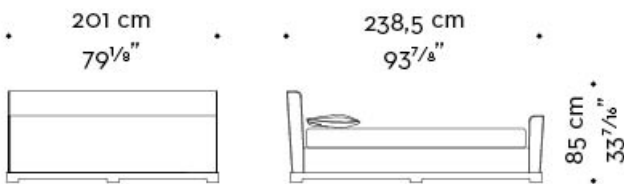

mod. C letto-testata alta - bed-high headboard

mod. D letto-testata alta-pediera - bed-high headboard-footboard

materasso - mattress
152×203 cm - 59¹³/₁₆×79¹⁵/₁₆ inches

rete - bedspring
142×199 cm - 55⁷/₈×78³/₈ inches

Wanda

by Romeo Sozzi

Lits

WANDA king size

mod. A
letto-testata bassa - bed-low headboard

mod. B
letto-testata bassa-pediera - bed-low headboard-footboard

mod. C
letto-testata alta - bed-high headboard

mod. D
letto - testata alta - pediera - bed - high headboard - footboard

materasso - mattress
193x203 cm - 76x79 15/16 inches

rete - bedspring
183x199 cm - 72 1/16x78 3/8 inches

Wanda

by Romeo Sozzi

Lits

WANDA *californian king size*

mod. A
letto-testata bassa - bed-low headboard