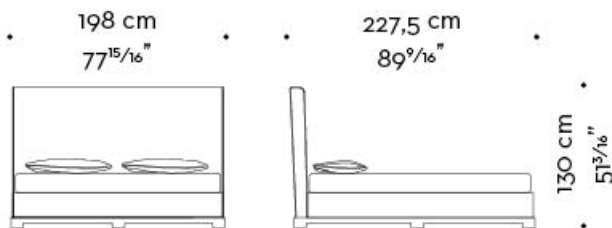

mod. D
letto-testata alta-pediera - bed-high headboard-footboard

materasso - mattress
160x205 cm - 63x80 11/16 inches

rete - bedspring
150x201 cm - 59 1/8 x 79 1/8 inches

Wanda

by Romeo Sozzi

Lits

WANDA 02

mod. A
letto-testata bassa - bed-low headboard

mod. B
letto-testata bassa-pediera - bed-low headboard-footboard

mod. C
letto-testata alta - bed-high headboard

mod. D
letto-testata alta-pediera - bed-high headboard-footboard

materasso - mattress
180x205 cm - 70⁷/₈x80¹¹/₁₆ inches

rete - bedspring
170x201 cm - 66⁵/₁₆x79¹/₈ inches

Wanda

by Romeo Sozzi

Lits

WANDA 03

mod. A
letto-testata bassa - bed-low headboard

mod. B
letto-testata bassa-pediera - bed-low headboard-footboard

mod. C
letto-testata alta - bed-high headboard

mod. D
letto-testata alta-pediera - bed-high headboard-footboard

materasso - mattress

190×205 cm - 74¹³/₁₆×80¹¹/₁₆ inches

rete - bedspring

180×201 cm - 70⁷/₈×79¹/₈ inches

Wanda

by Romeo Sozzi

Lits