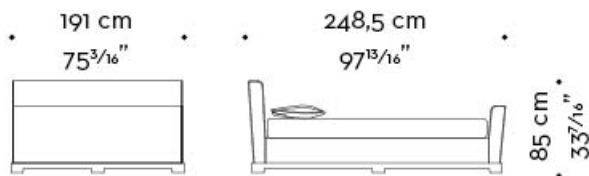

materasso - mattress
193x203 cm - 76x79 15/16 inches

rete - bedspring
183x199 cm - 72 1/16x78 3/8 inches

Wanda

by Romeo Sozzi

Lits

WANDA *californian king size*

mod. A
letto-testata bassa - bed-low headboard

mod. B
letto-testata bassa-pediera - bed-low headboard-footboard

mod. C
letto-testata alta - bed-high headboard

mod. D
letto-testata alta-pediera - bed-high headboard-footboard

materasso - mattress
183×213 cm - 72¹/₆×83⁷/₈ inches

rete - bedspring
173×209 cm - 68¹/₆×82⁵/₁₆ inches