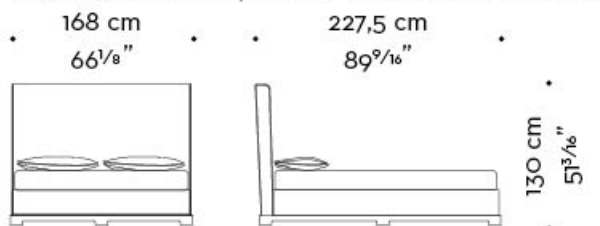

Wanda

by Romeo Sozzi

Lits

Dimensions

WANDA 01

mod. A
letto-testata bassa - bed-low headboard

mod. B
letto-testata bassa-pediera - bed-low headboard-footboard

mod. C
letto-testata alta - bed-high headboard

mod. D
letto-testata alta-pediera - bed-high headboard-footboard

materasso - mattress
160x205 cm - 63x80 11/16 inches

rete - bedspring
150x201 cm - 59 1/8 x 79 1/8 inches

Wanda

by Romeo Sozzi

Lits

WANDA 02

mod. A
letto-testata bassa - bed-low headboard

mod. B
letto-testata bassa-pediera - bed-low headboard-footboard

mod. C
letto-testata alta - bed-high headboard

mod. D
letto-testata alta-pediera - bed-high headboard-footboard

materasso - mattress
180x205 cm - 70⁷/₈x80¹¹/₁₆ inches

rete - bedspring
173×209 cm - 68¹/₆×82⁵/₁₆ inches