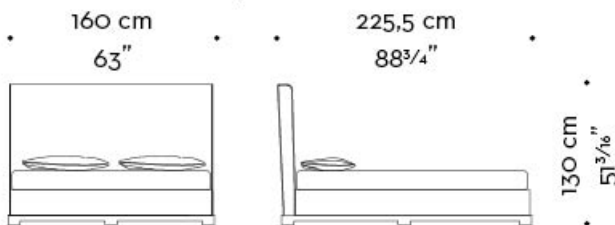

materasso - mattress
200x200 cm - 78 3/4x78 3/4 inches

rete - bedspring
190x196 cm - 74 13/16x77 3/16 inches

Wanda

by Romeo Sozzi

Lits

WANDA queen size

mod. A letto-testata bassa - bed-low headboard

mod. B letto-testata bassa-pediera - bed-low headboard-footboard

mod. C letto-testata alta - bed-high headboard

mod. D letto-testata alta-pediera - bed-high headboard-footboard

materasso - mattress
152×203 cm - 59¹³/₁₆×79¹⁵/₁₆ inches

rete - bedspring
142×199 cm - 55⁷/₈×78³/₈ inches