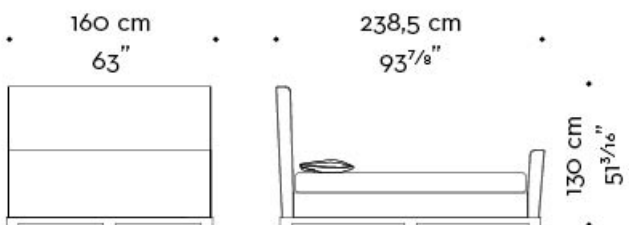

mod. D
letto-testata alta-pediera - bed-high headboard-footboard

materasso - mattress

190×205 cm - 74¹³/₁₆×80¹¹/₁₆ inches

rete - bedspring

180×201 cm - 70⁷/₈×79¹/₈ inches

Wanda

by Romeo Sozzi

Lits

materasso - mattress
200x200 cm - 78 3/4x78 3/4 inches

rete - bedspring
190x196 cm - 74 13/16x77 3/16 inches

Wanda

by Romeo Sozzi

Lits

WANDA queen size

mod. A letto-testata bassa - bed-low headboard

mod. B letto-testata bassa-pediera - bed-low headboard-footboard

mod. C letto-testata alta - bed-high headboard

mod. D letto-testata alta-pediera - bed-high headboard-footboard

materasso - mattress
152×203 cm - 59¹³/₁₆×79¹⁵/₁₆ inches

rete - bedspring
142×199 cm - 55⁷/₈×78³/₈ inches

rete - bedspring
173×209 cm - 68¹/₆×82⁵/₁₆ inches