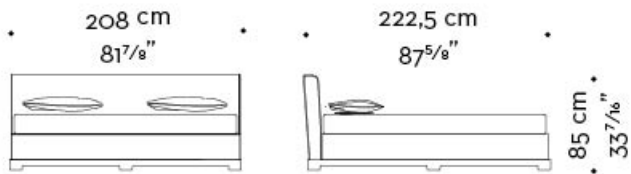

Wanda

by Romeo Sozzi

Lits

WANDA 04

mod. A
letto-testata bassa - bed-low headboard