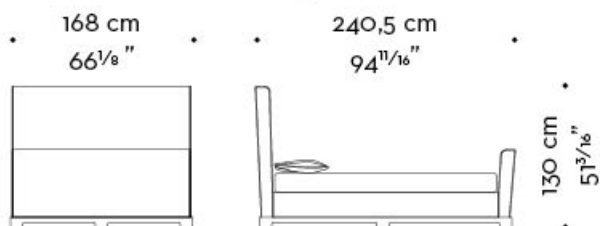

Wanda

by Romeo Sozzi

Lits

Dimensions

WANDA 01

mod. A
letto-testata bassa - bed-low headboard

mod. B
letto-testata bassa-pediera - bed-low headboard-footboard

mod. C
letto-testata alta - bed-high headboard

mod. D
letto-testata alta-pediera - bed-high headboard-footboard

materasso - mattress
160x205 cm - 63x80 11/16 inches

rete - bedspring
150x201 cm - 59 1/8 x 79 1/8 inches

Wanda

by Romeo Sozzi

Lits

WANDA 02

mod. A
letto-testata bassa - bed-low headboard

mod. B
letto-testata bassa-pediera - bed-low headboard-footboard

mod. C
letto-testata alta - bed-high headboard

mod. D
letto-testata alta-pediera - bed-high headboard-footboard

materasso - mattress
180x205 cm - 70⁷/₈x80¹¹/₁₆ inches

mod. D
letto-testata alta-pediera - bed-high headboard-footboard

materasso - mattress

190×205 cm - 74¹³/₁₆×80¹¹/₁₆ inches

rete - bedspring

180×201 cm - 70⁷/₈×79¹/₈ inches

Wanda

by Romeo Sozzi

Lits