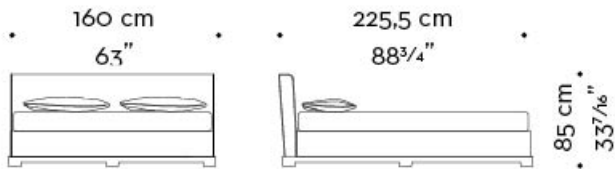

materasso - mattress
200x200 cm - 78 3/4x78 3/4 inches

rete - bedspring
190x196 cm - 74 13/16x77 3/16 inches

Wanda

by Romeo Sozzi

Lits

WANDA queen size

mod. A letto-testata bassa - bed-low headboard

mod. B letto-testata bassa-pediera - bed-low headboard-footboard

mod. C letto-testata alta - bed-high headboard

mod. D letto-testata alta-pediera - bed-high headboard-footboard

materasso - mattress
152×203 cm - 59¹³/₁₆×79¹⁵/₁₆ inches

rete - bedspring
142×199 cm - 55⁷/₈×78³/₈ inches