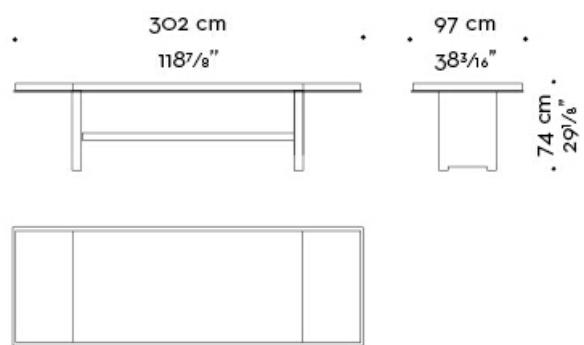

Disponibile con profilo del top e base completamente in bronzo o nichel satinato.

Bamboo

by Romeo Sozzi

Tavoli / Tavoli da Pranzo

Dimensioni

EXTRA PRICE top profile and legs completely in bronze or nickel

EXTRA PRICE top profile and legs completely in bronze or nickel