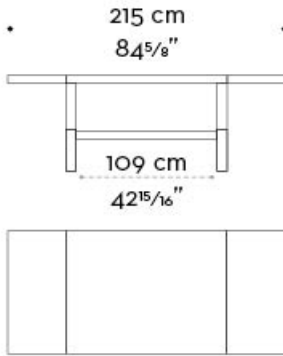

Disponibile con profilo del top e base completamente in bronzo o nichel satinato.

Bamboo

by Romeo Sozzi

Tavoli / Tavoli da Pranzo

Dimensioni

EXTRA PRICE top profile and legs completely in bronze or nickel

EXTRA PRICE top profile and legs completely in bronze or nickel