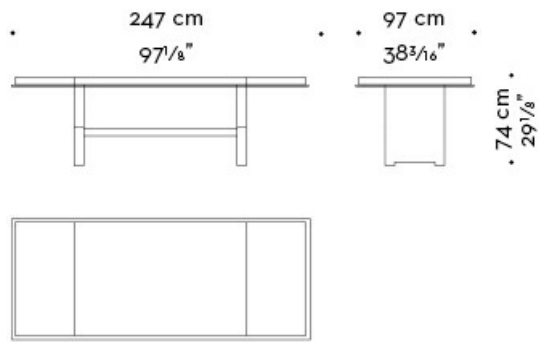

Disponibile con profilo del top e base completamente in bronzo o nichel satinato.

Bamboo

by Romeo Sozzi

Tavoli / Tavoli da Pranzo

Dimensioni

EXTRA PRICE top profile and legs completely in bronze or nickel

EXTRA PRICE top profile and legs completely in bronze or nickel