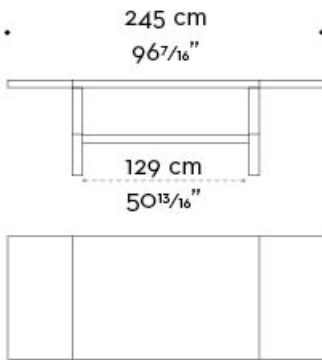

Disponibile con profilo del top e base completamente in bronzo o nichel satinato.

Bamboo

by Romeo Sozzi

Tavoli / Tavoli da Pranzo

Dimensioni

EXTRA PRICE top profile and legs completely in bronze or nickel

EXTRA PRICE top profile and legs completely in bronze or nickel