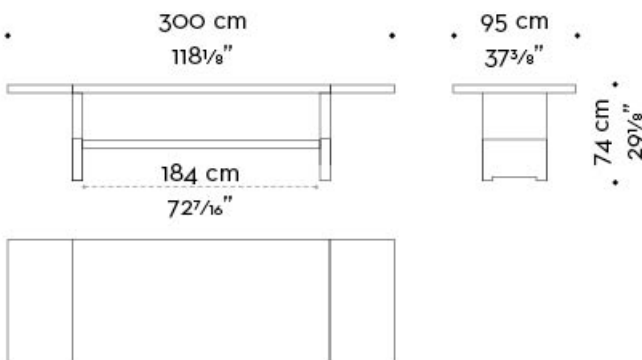

Disponibile con profilo del top e base completamente in bronzo o nichel satinato.

Bamboo

by Romeo Sozzi

Tavoli / Tavoli da Pranzo

Dimensioni

EXTRA PRICE top profile and legs completely in bronze or nickel

EXTRA PRICE top profile and legs completely in bronze or nickel