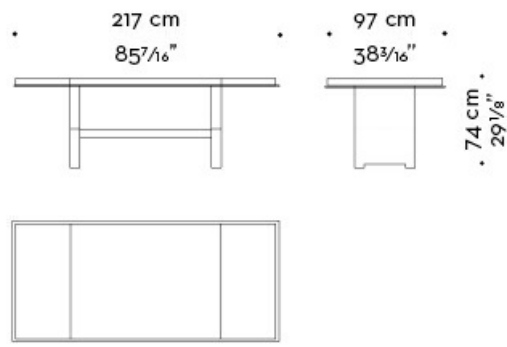

Disponibile con profilo del top e base completamente in bronzo o nichel satinato.

Bamboo

by Romeo Sozzi

Tavoli / Tavoli da Pranzo

Dimensioni

EXTRA PRICE top profile and legs completely in bronze or nickel

EXTRA PRICE top profile and legs completely in bronze or nickel