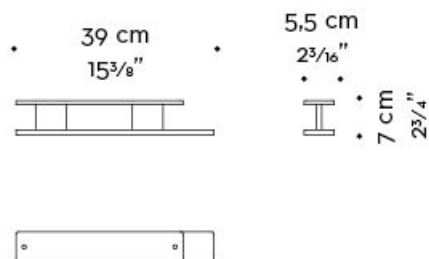

Dimensioni

shelf

spacer

foot

Cora

by Romeo Sozzi

Contenitori / Indigo Tales / 2018

accessories