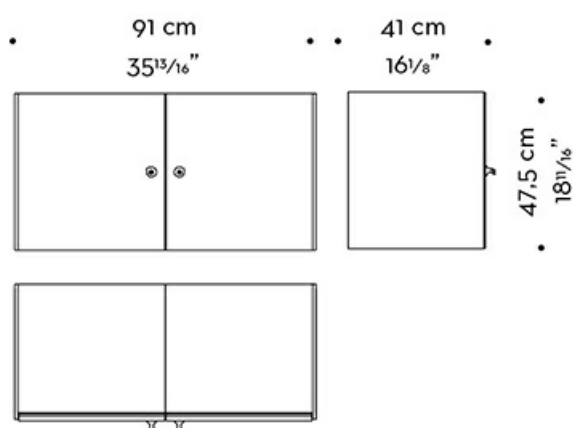

Dimensioni

shelf

spacer

foot

Cora

by Romeo Sozzi

Contenitori / Indigo Tales / 2018

accessories