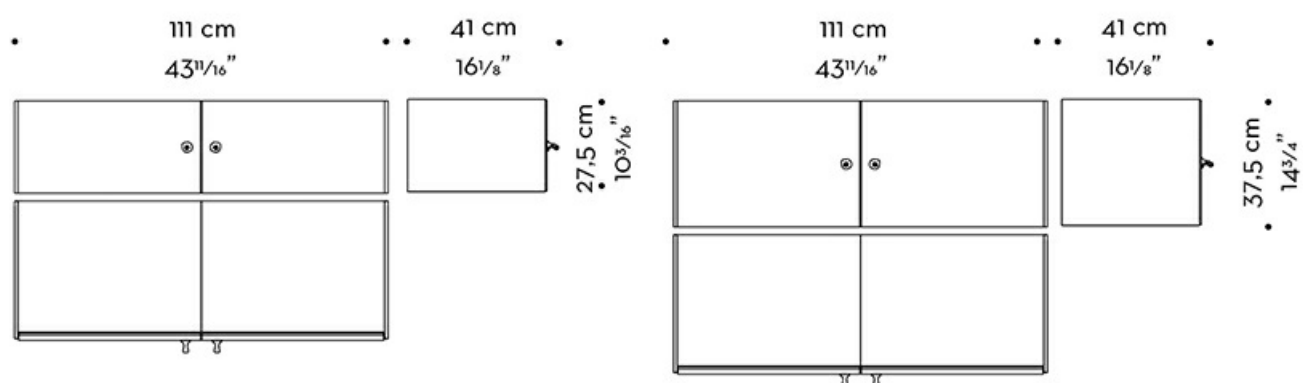

Dimensioni

shelf

spacer

foot

Cora

by Romeo Sozzi

Contenitori / Indigo Tales / 2018

accessories