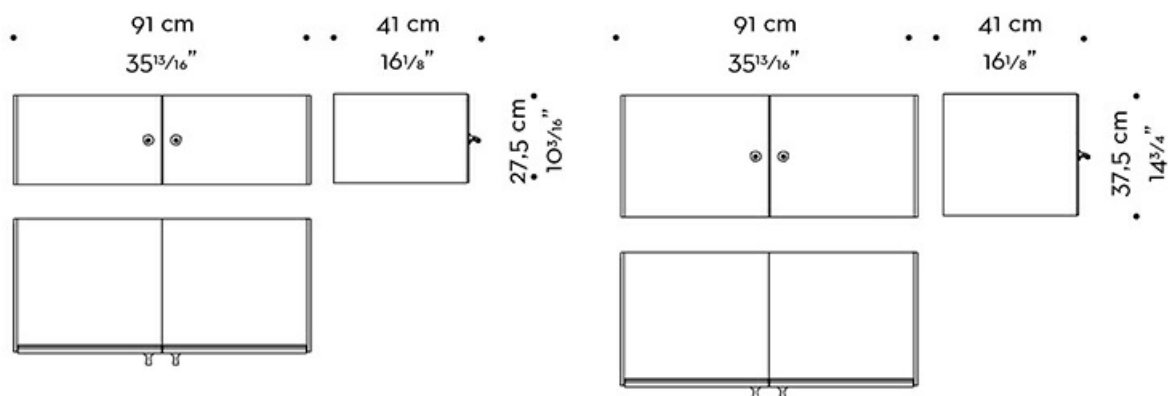

Dimensioni

shelf

spacer

foot

Cora

by Romeo Sozzi

Contenitori / Indigo Tales / 2018

accessories