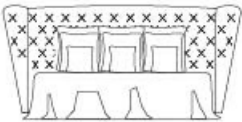

Frou Frou

by Romeo Sozzi

Letti

Dimensioni

Frou Frou

by Romeo Sozzi

Letti

265 cm
104⁵/₁₆"

242 cm
92¹/₂"

126 cm
49⁵/₈"

275 cm
108¹/₄"

230 cm
90³/₄"

126 cm
49⁵/₈"

californian king size bed