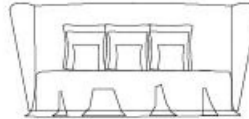

Frou Frou

by Romeo Sozzi

Letti

Dimensioni

Frou Frou

by Romeo Sozzi

Letti

265 cm
104⁵/₁₆"

242 cm
92¹/₂"

126 cm
49⁵/₈"

275 cm
108¹/₄"

230 cm
90³/₄"

126 cm
49⁵/₈"

californian king size bed