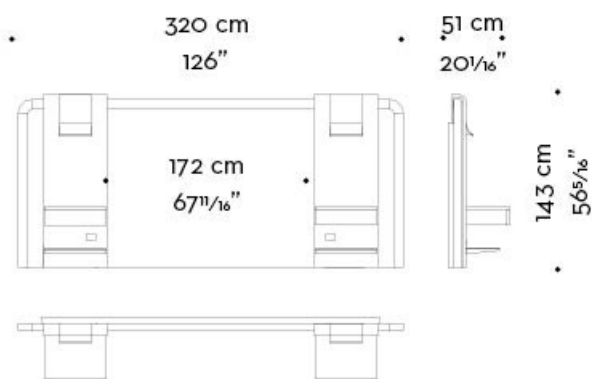

Kalì Nikta

by Davide Sozzi

Letti / Night Tales / 2016

Dimensioni

headboard with bedside table

Kalì Nikta

by Davide Sozzi

Letti / Night Tales / 2016