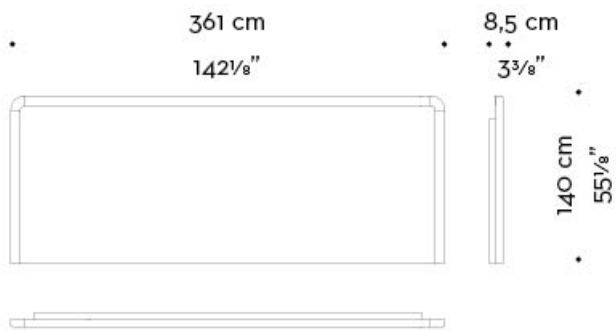

headboard with bedside table

Kalì Nikta

by Davide Sozzi

Letti / Night Tales / 2016