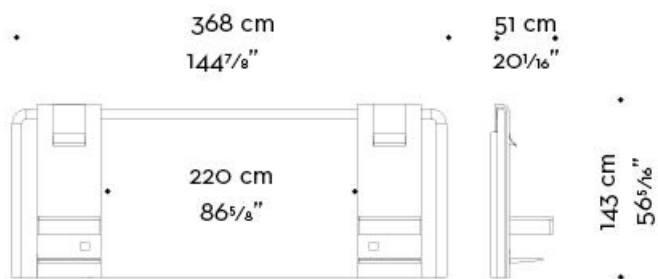

Kalì Nikta

by Davide Sozzi

Letti / Night Tales / 2016