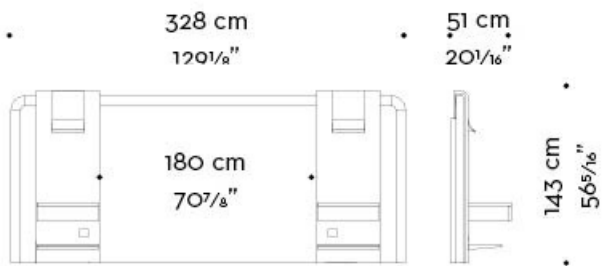

Kalì Nikta

by Davide Sozzi

Letti / Night Tales / 2016

Dimensioni

headboard with bedside table

Kalì Nikta

by Davide Sozzi

Letti / Night Tales / 2016