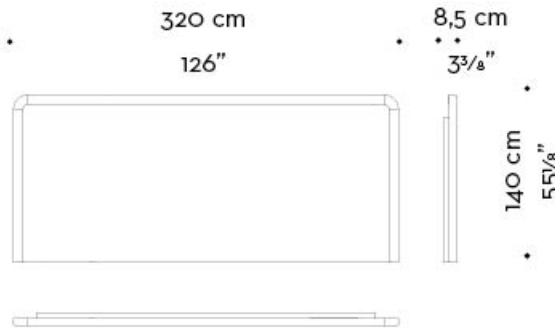

Kalì Nikta

by Davide Sozzi

Letti / Night Tales / 2016

Dimensioni

headboard with bedside table

Kalì Nikta

by Davide Sozzi

Letti / Night Tales / 2016