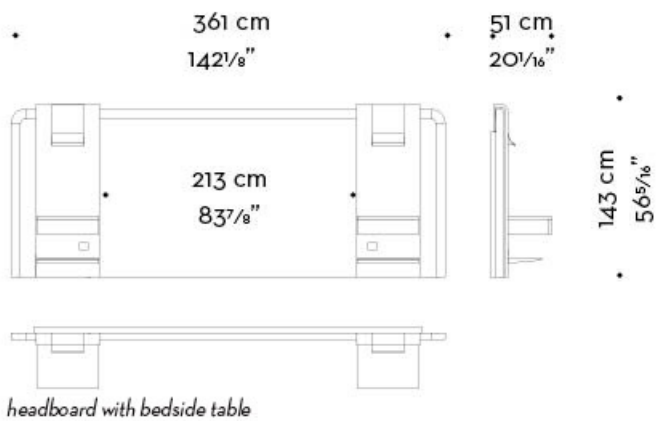

Kalì Nikta

by Davide Sozzi

Letti / Night Tales / 2016