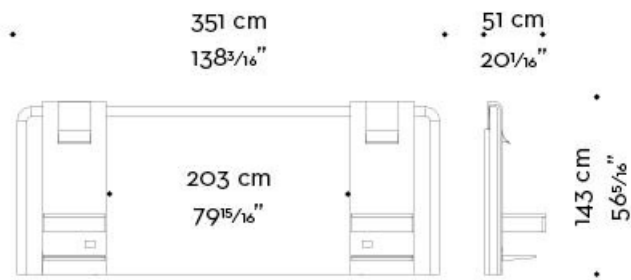

Kalì Nikta

by Davide Sozzi

Letti / Night Tales / 2016

headboard with bedside table