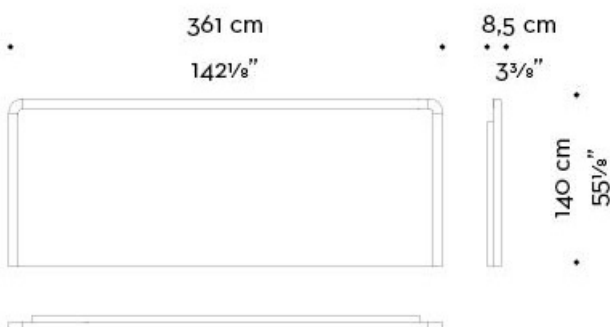

Kali Nikta

by Davide Sozzi

Letti / Night Tales / 2016

Dimensioni

Kali Nikta

by Davide Sozzi

Letti / Night Tales / 2016