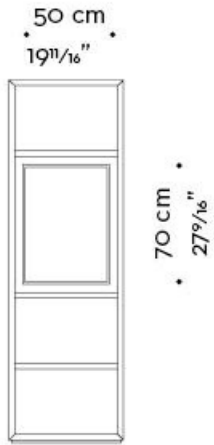

Nightwood

by Davide Sozzi

Contenitori / Night Tales / 2016

case unit