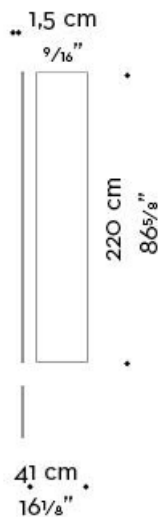

Nightwood

by Davide Sozzi

Contenitori / Night Tales / 2016

Dimensioni

unit A-B

spacer

door

chest of drawers