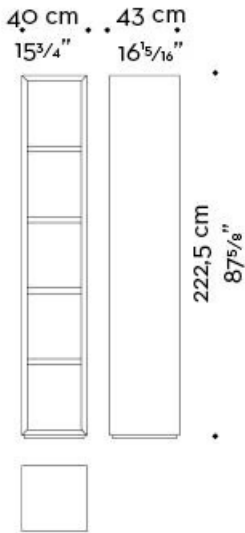

Nightwood

by Davide Sozzi

Contenitori / Night Tales / 2016

Dimensioni

unit A-B