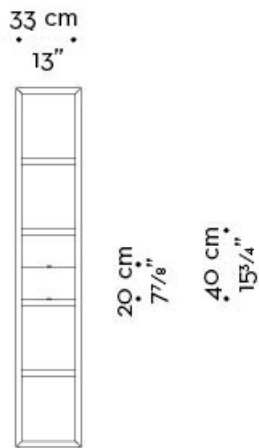

Dimensioni

unit A

unit B

spacer

door

chest of drawers

Nightwood

by Davide Sozzi