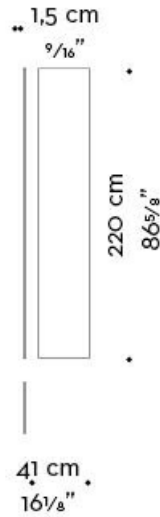

Dimensioni

unit A

unit B

spacer

door

chest of drawers

Nightwood

by Davide Sozzi