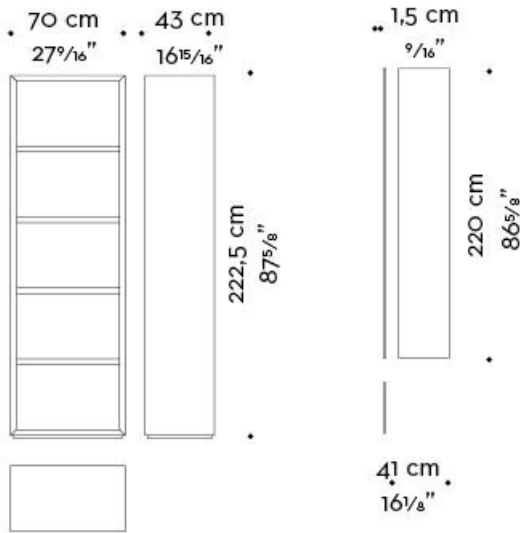

Nightwood

by Davide Sozzi

Contenitori / Night Tales / 2016

Dimensioni

unit A-B

spacer

door

chest of drawers