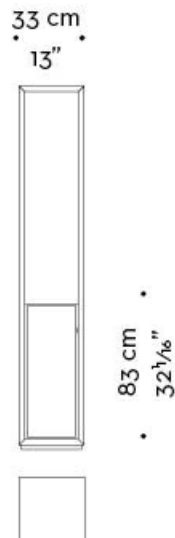

Dimensioni

unit A

unit B

spacer

door

chest of drawers

Nightwood

by Davide Sozzi