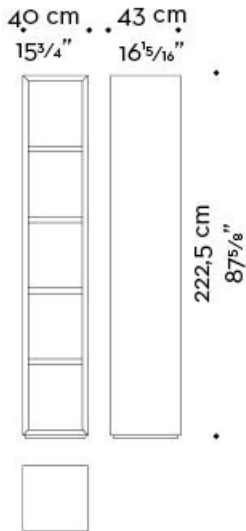

Dimensioni

unit A

unit B

spacer

door

chest of drawers

Nightwood

by Davide Sozzi