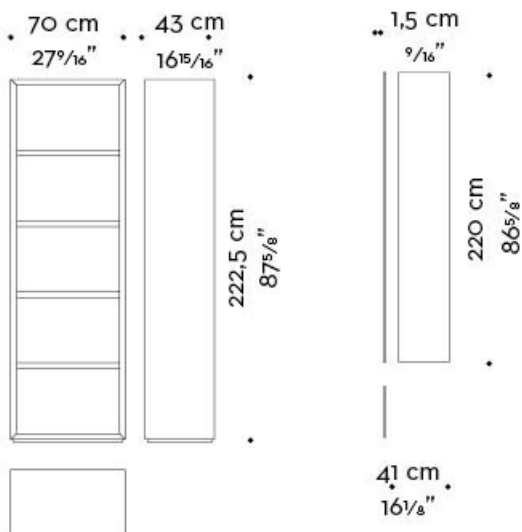

Nightwood

by Davide Sozzi

Contenitori / Night Tales / 2016

Dimensioni

unit A-B

spacer

door

chest of drawers