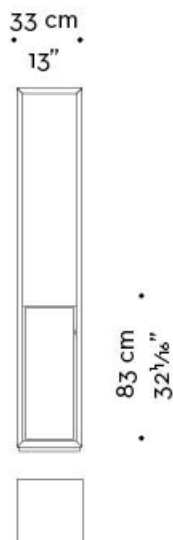

Nightwood

by Davide Sozzi

Contenitori / Night Tales / 2016

Dimensioni

unit A-B

spacer

door

chest of drawers