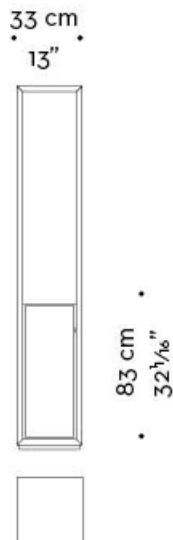

Nightwood

by Davide Sozzi

Contenitori / Night Tales / 2016

Dimensioni

unit A-B

spacer

door

chest of drawers