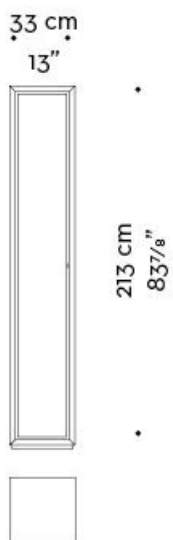

Nightwood

by Davide Sozzi

Contenitori / Night Tales / 2016

Dimensioni

unit A-B

spacer

door

chest of drawers