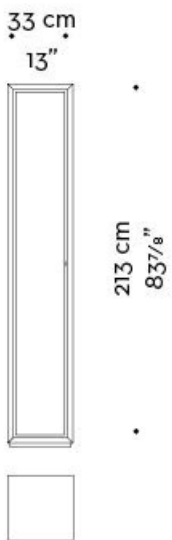

Nightwood

by Davide Sozzi

Contenitori / Night Tales / 2016

Dimensioni

unit A-B

spacer

door

chest of drawers