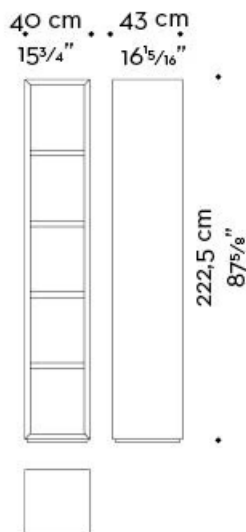

Nightwood

by Davide Sozzi

Contenitori / Night Tales / 2016

Dimensioni

unit A-B