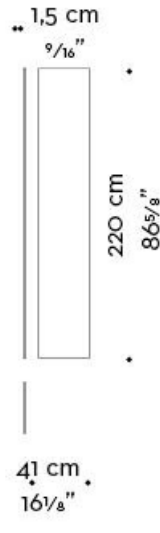

Nightwood

by Davide Sozzi

Contenitori / Night Tales / 2016

Dimensioni

unit A-B

spacer

door

chest of drawers