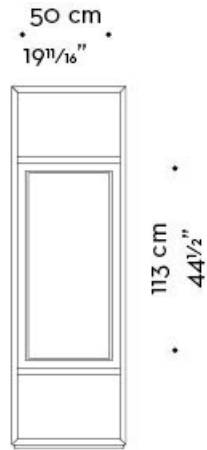

Nightwood

by Davide Sozzi

Contenitori / Night Tales / 2016

case unit