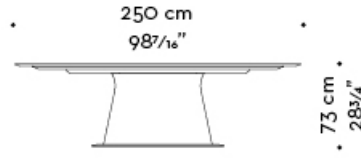

Rolando

by Davide Sozzi

Tavoli / The Atelier of Beauty / 2019

Dimensioni

Lazy Susan ø124 cm
Lazy Susan ø48¹³/₁₆ inches

Lazy Susan ø162,5 cm
Lazy Susan ø64" inches