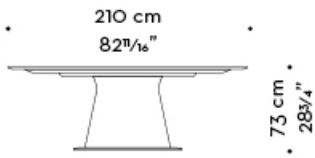

Rolando

by Davide Sozzi

Tavoli / The Atelier of Beauty / 2019

Dimensioni

Lazy Susan ø124 cm
Lazy Susan ø48¹³/₁₆ inches

Lazy Susan ø162,5 cm
Lazy Susan ø64" inches