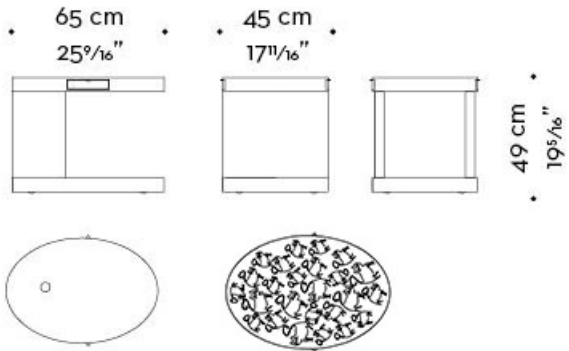

Silvestro

by Romeo Sozzi
Tavoli / Indigo Tales / 2018

Dimensioni

intarsio "gatti" in amaranto
amaranth "cats" inlay