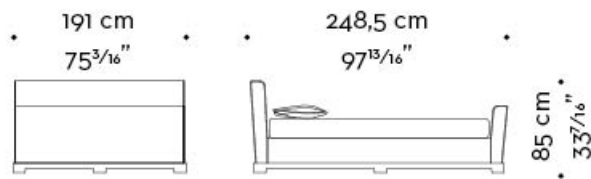

mod. B
letto-testata bassa-pediera - bed-low headboard-footboard