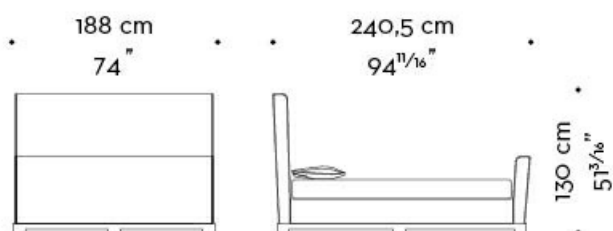

Letti

Dimensioni

WANDA 02

mod. A
letto-testata bassa - bed-low headboard

mod. B
letto-testata bassa-pediera - bed-low headboard-footboard

mod. C
letto-testata alta - bed-high headboard

mod. D
letto-testata alta-pediera - bed-high headboard-footboard