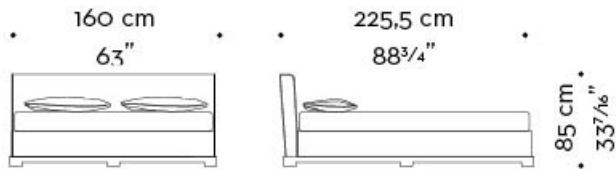

Wanda

by Romeo Sozzi

Letti

WANDA queen size