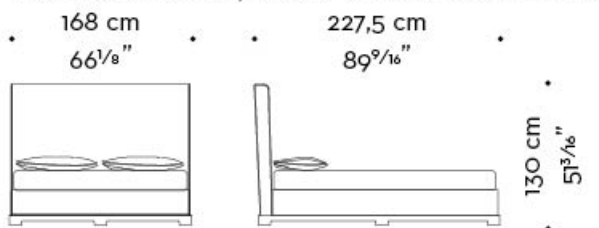

mod. C
letto-testata alta - bed-high headboard