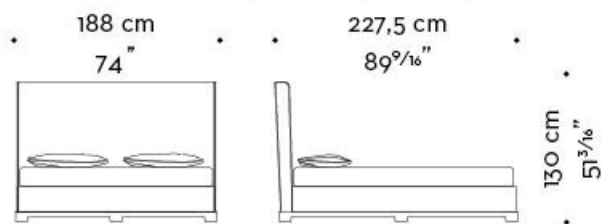

Letti

Dimensioni

WANDA 02

mod. A
letto-testata bassa - bed-low headboard

mod. B
letto-testata bassa-pediera - bed-low headboard-footboard

mod. C
letto-testata alta - bed-high headboard

mod. D
letto-testata alta-pediera - bed-high headboard-footboard