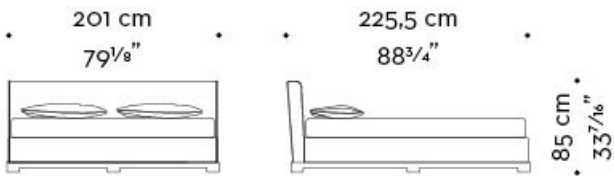

Wanda

by Romeo Sozzi

Letti

WANDA king size

mod. A

letto-testata bassa - bed-low headboard