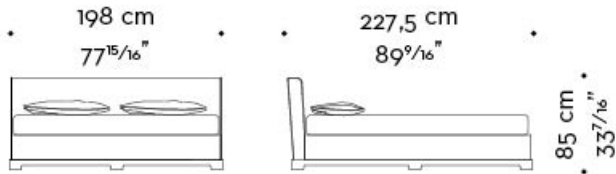

Wanda

by Romeo Sozzi

Letti

WANDA 03

mod. A
letto-testata bassa - bed-low headboard