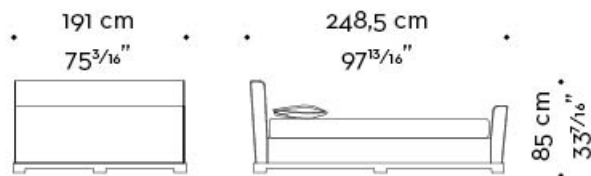

mod. B
letto-testata bassa-pediera - bed-low headboard-footboard