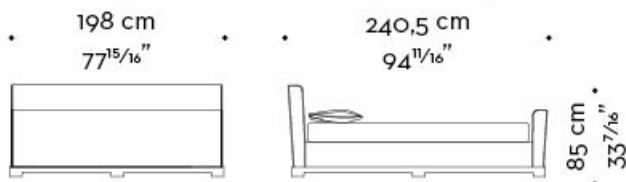

mod. B
letto-testata bassa-pediera - bed-low headboard-footboard