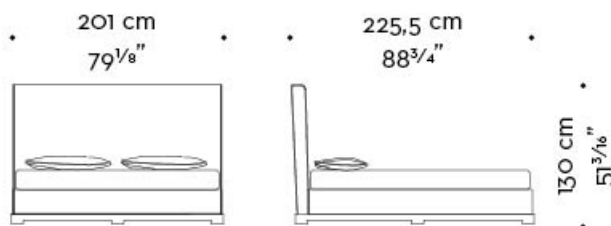

mod. C

letto-testata alta - bed-high headboard