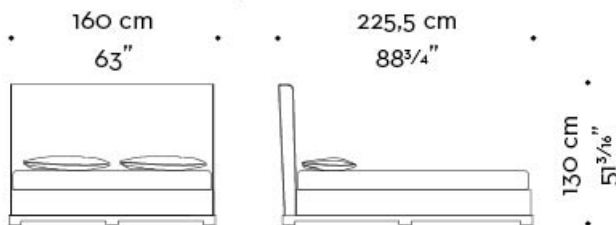

mod. B letto-testata bassa-pediera - bed-low headboard-footboard