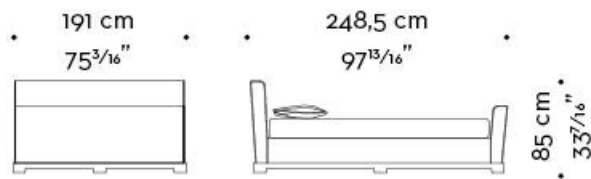

mod. C
letto-testata alta - bed-high headboard

mod. D
letto-testata alta-pediera - bed-high headboard-footboard

Wanda

by Romeo Sozzi

Letti

WANDA *californian king size*

mod. A
letto-testata bassa - bed-low headboard