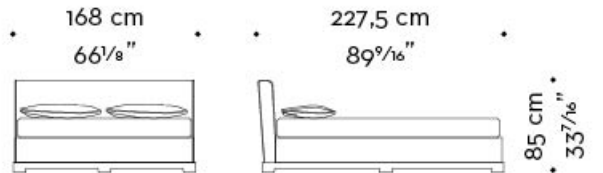

Wanda

by Romeo Sozzi

Letti

Dimensioni

WANDA 01

mod. A
letto-testata bassa - bed-low headboard