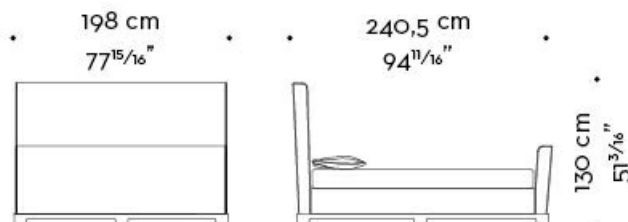

mod. D
letto-testata alta-pediera - bed-high headboard-footboard