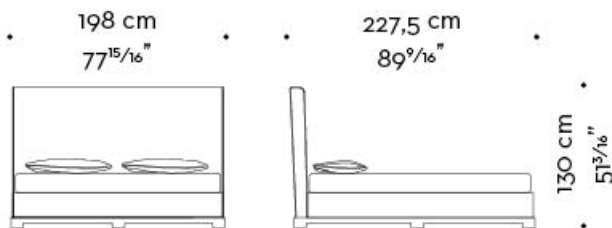

mod. C
letto-testata alta - bed-high headboard