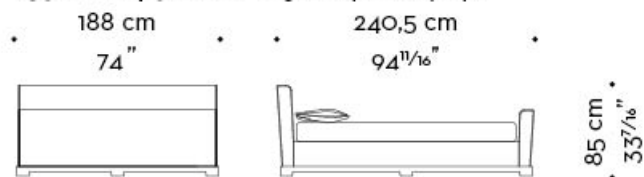

mod. B
letto-testata bassa-pediera - bed-low headboard-footboard