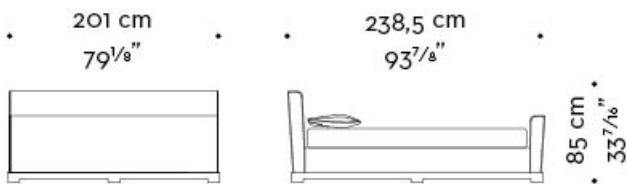

mod. B

letto-testata bassa-pediera - bed-low headboard-footboard