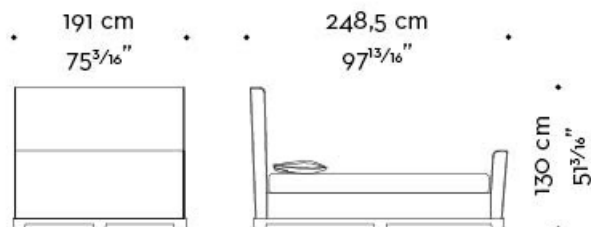

mod. D
letto-testata alta-pediera - bed-high headboard-footboard