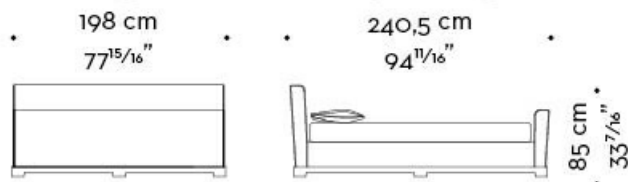

mod. B
letto-testata bassa-pediera - bed-low headboard-footboard