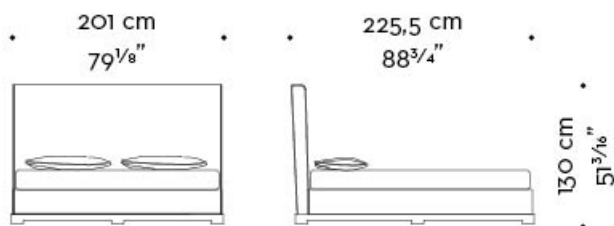

mod. C

letto-testata alta - bed-high headboard