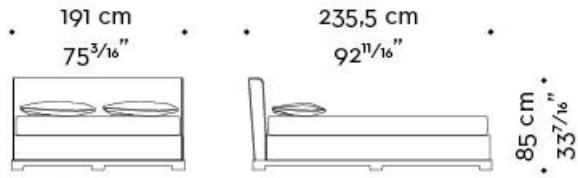

mod. C
letto-testata alta - bed-high headboard

mod. D
letto-testata alta-pediera - bed-high headboard-footboard

Wanda

by Romeo Sozzi

Letti

WANDA *californian king size*

mod. A
letto-testata bassa - bed-low headboard