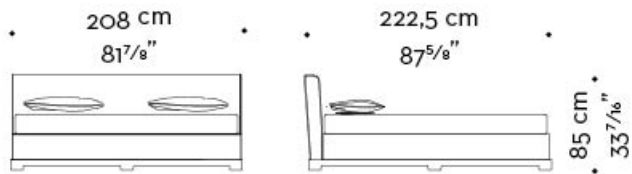

Wanda

by Romeo Sozzi

Letti

WANDA 04

mod. A
letto-testata bassa - bed-low headboard