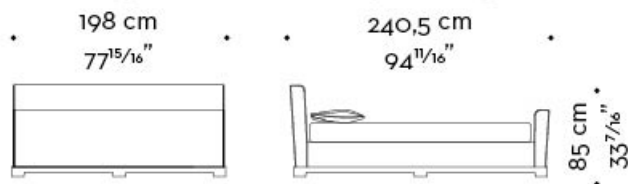

mod. B
letto-testata bassa-pediera - bed-low headboard-footboard