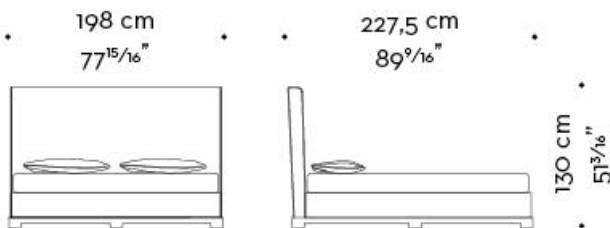

mod. C
letto-testata alta - bed-high headboard