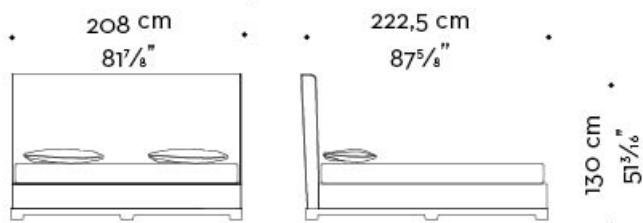

mod. C
letto-testata alta - bed-high headboard