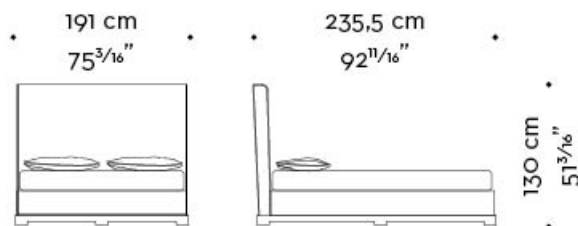

mod. C
letto-testata alta - bed-high headboard