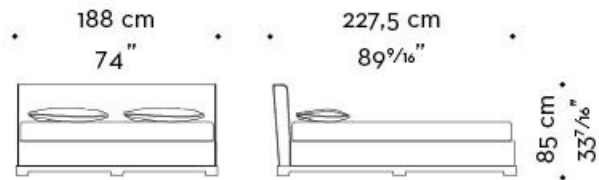

Letti

Dimensioni

WANDA 02

mod. A
letto-testata bassa - bed-low headboard

mod. B
letto-testata bassa-pediera - bed-low headboard-footboard

mod. C
letto-testata alta - bed-high headboard

mod. D
letto-testata alta-pediera - bed-high headboard-footboard