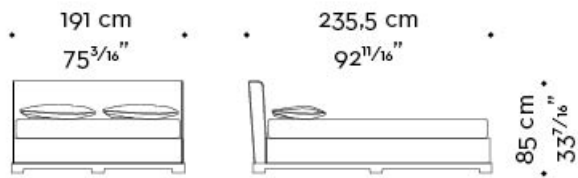

Wanda

by Romeo Sozzi

Letti

WANDA *californian king size*

mod. A
letto-testata bassa - bed-low headboard