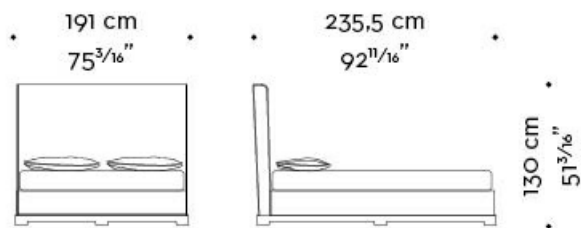

mod. C
letto-testata alta - bed-high headboard