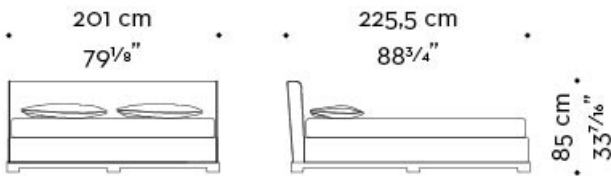

Wanda

by Romeo Sozzi

Letti

WANDA king size

mod. A

letto-testata bassa - bed-low headboard