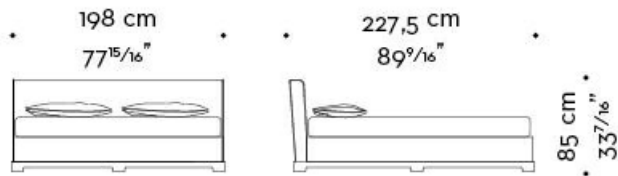

Wanda

by Romeo Sozzi

Letti

WANDA 03

mod. A
letto-testata bassa - bed-low headboard