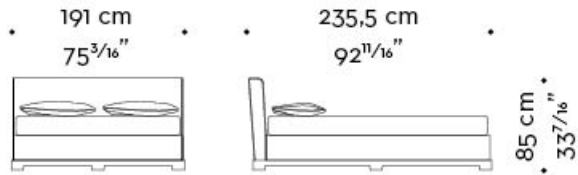

Wanda

by Romeo Sozzi

Letti

WANDA *californian king size*

mod. A
letto-testata bassa - bed-low headboard