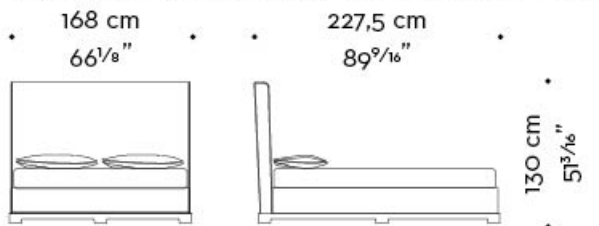

mod. C
letto-testata alta - bed-high headboard