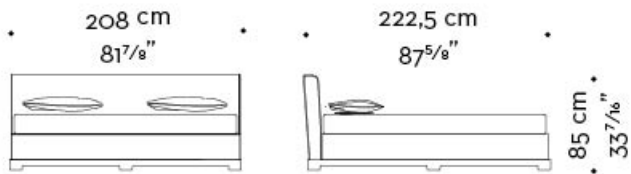

Wanda

by Romeo Sozzi

Letti

WANDA 04

mod. A
letto-testata bassa - bed-low headboard