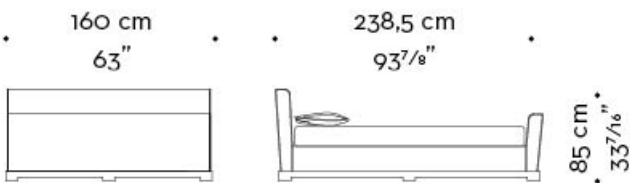

mod. A letto-testata bassa - bed-low headboard