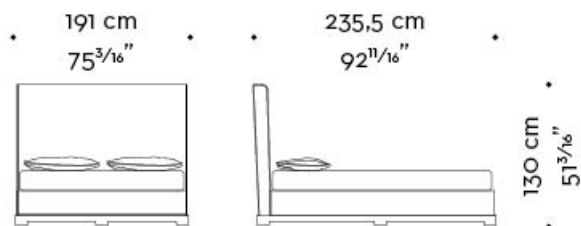

mod. C
letto-testata alta - bed-high headboard