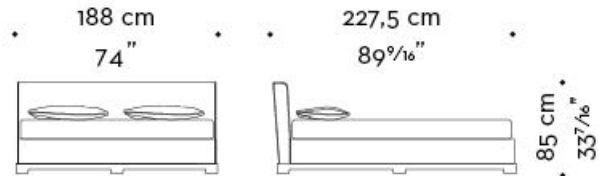

Wanda

by Romeo Sozzi

Letti

WANDA 02

mod. A
letto-testata bassa - bed-low headboard