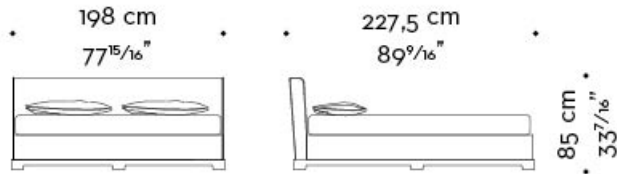

Wanda

by Romeo Sozzi

Letti

WANDA 03

mod. A
letto-testata bassa - bed-low headboard