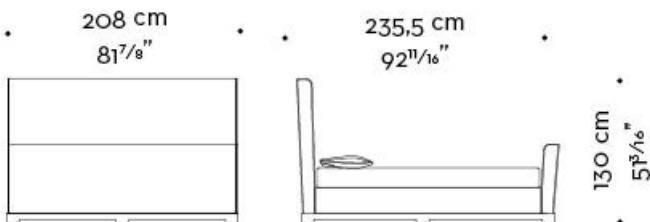

mod. D
letto-testata alta-pediera - bed-high headboard-footboard