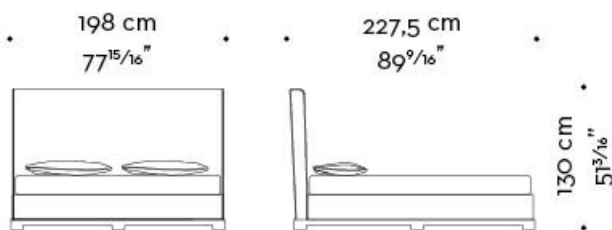

mod. C
letto-testata alta - bed-high headboard