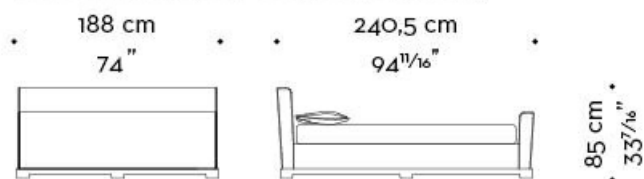

Letti

Dimensioni

WANDA 02

mod. A
letto-testata bassa - bed-low headboard

mod. B
letto-testata bassa-pediera - bed-low headboard-footboard

mod. C
letto-testata alta - bed-high headboard

mod. D
letto-testata alta-pediera - bed-high headboard-footboard