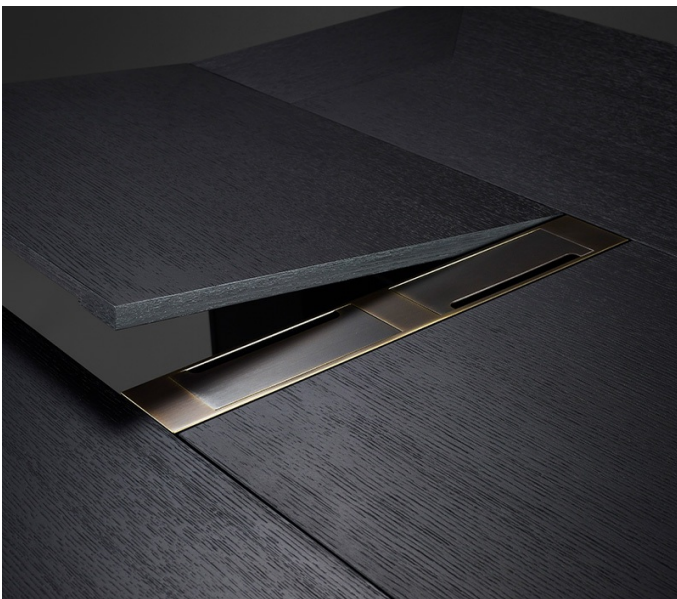

# Adelphi

by Romeo Sozzi

Письменные столы / The Sahel Desert Essence / 2022

Adelphi, a writing desk with a double workspace, designed to perfectly store books published by Adelphi Edizioni. It was born from Romeo Sozzi's great passion for literature.

A perfect play of symmetries, with a concept that can give a symphonic sense to the whole, just like the signature book series of the publishing house.

The black-stained brushed oak finish, whose vein gives the piece materiality to the touch, particularly highlights the colors of the books inside.

In the central part of the desk, made accessible by a drop-down compartment, the most precious books can be placed and stored. The bronze and the leather inserts complete the design.