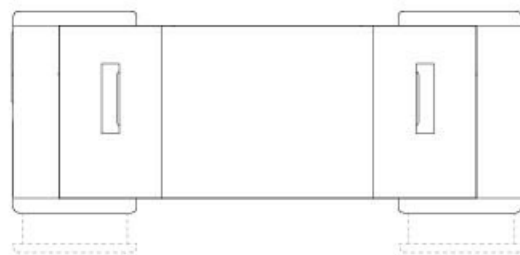

3 cassetti
3 drawers

3 cassetti
3 drawers