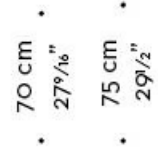

3 cassetti
3 drawers

3 cassetti
3 drawers