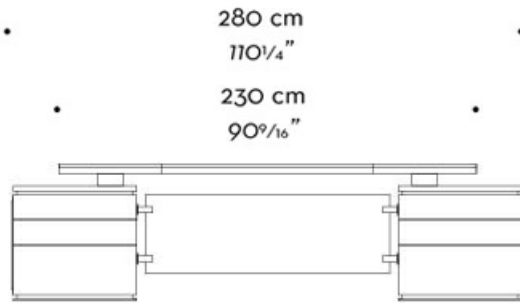

3 cassetti
3 drawers

3 cassetti
3 drawers