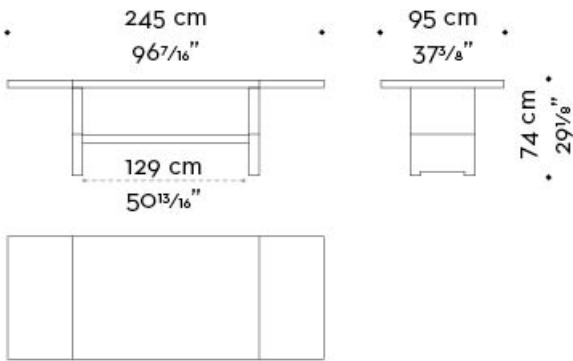

Bamboo

by Romeo Sozzi

Столы

Габариты

EXTRA PRICE top profile and legs completely in bronze or nickel

EXTRA PRICE top profile and legs completely in bronze or nickel

EXTRA PRICE top profile and legs completely in bronze or nickel