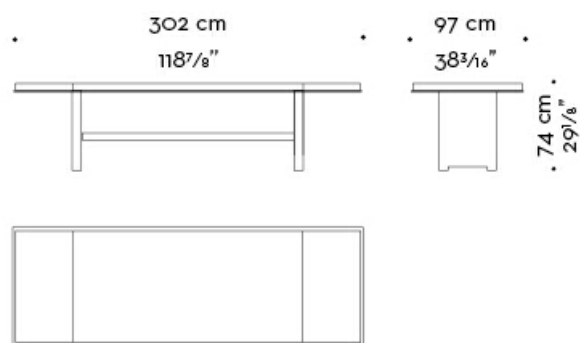

Bamboo

by Romeo Sozzi

Столы

Габариты

EXTRA PRICE top profile and legs completely in bronze or nickel

EXTRA PRICE top profile and legs completely in bronze or nickel

EXTRA PRICE top profile and legs completely in bronze or nickel