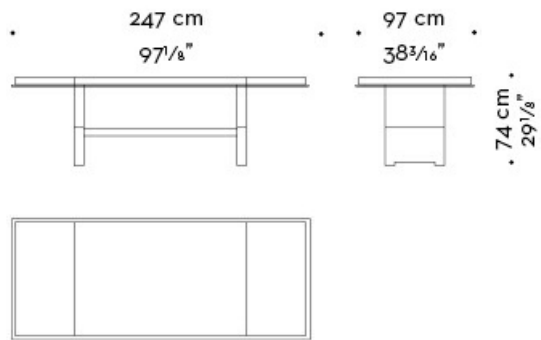

Bamboo

by Romeo Sozzi

Столы

Габариты

EXTRA PRICE top profile and legs completely in bronze or nickel

EXTRA PRICE top profile and legs completely in bronze or nickel

EXTRA PRICE top profile and legs completely in bronze or nickel