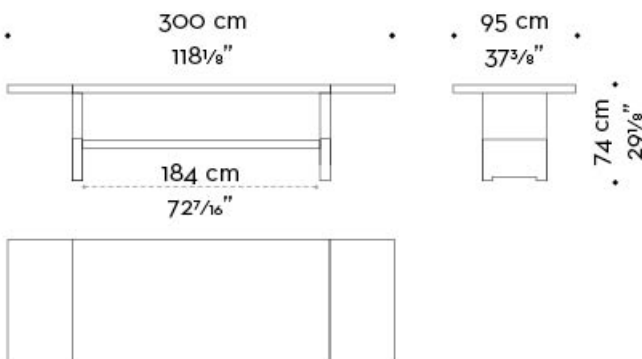

Bamboo

by Romeo Sozzi

Столы

Габариты

EXTRA PRICE top profile and legs completely in bronze or nickel

EXTRA PRICE top profile and legs completely in bronze or nickel

EXTRA PRICE top profile and legs completely in bronze or nickel