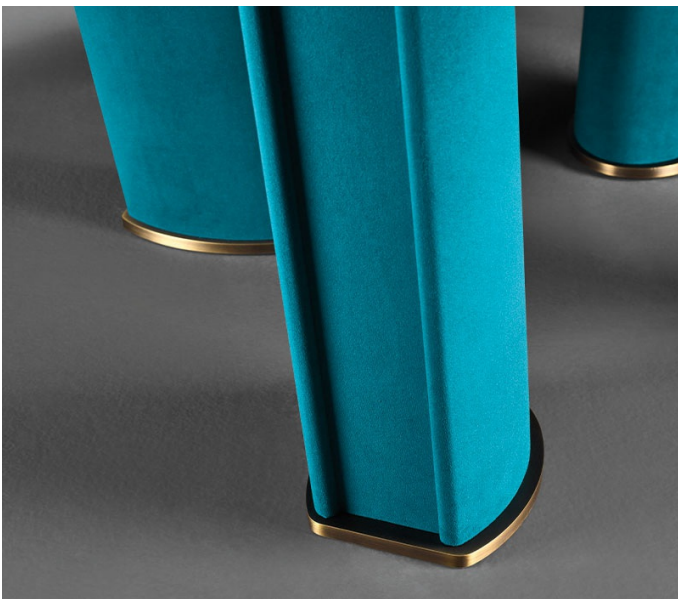

Bilou Bilou Table

by Romeo Sozzi

Стол / The Sahel Desert Essence / 2022

Bilou Bilou Table

by Romeo Sozzi

Стол / The Sahel Desert Essence / 2022

Taking inspiration from the iconic Bilou Bilou chair, Promemoria proudly presents Bilou Bilou table. The inspiration comes from the desert landscape, and in particular from the Atacama Desert, in Chile, which blooms every seven years.

The idea for Bilou Bilou table originates from one of these flowers. The legs, characterized by feet in smooth medium bronze and upholstered in fabric, as well as the lower part of the top, recall the flower stem and they raise inclined but strong from the ground in the intent to sustain the flower petals. These are represented by the round top with radial inlays, and the more central one recalls the flower petals.

Bilou Bilou Table

by Romeo Sozzi

Стол / The Sahel Desert Essence / 2022

Габариты